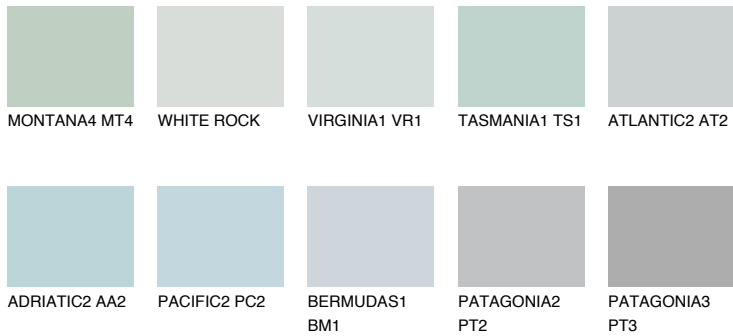

COLOUR DETAILS

ALASKA5 AL5

58% TSR 52%

Matching colours

COLOURS

INTENSE

For more information on plasters and paints, go to www.ceresit.lv

*The presented colours refer to plasters and paints offered by Ceresit. Due to the use of digital techniques, the presented colours might not represent the original ones, thus they cannot be considered as a reliable colour presentation. We recommend checking the authentic colour samples.