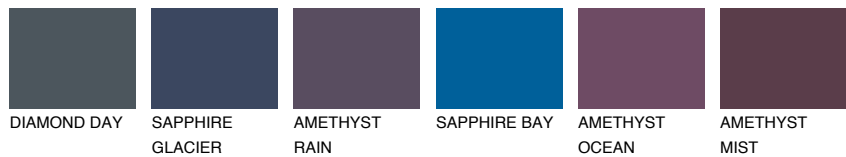

COLOUR DETAILS

ALASKA5 AL5

58% TSR 52%

Matching colours

COLOURS

INTENSE

For more information on plasters and paints, go to www.ceresit.lv

*The presented colours refer to plasters and paints offered by Ceresit. Due to the use of digital techniques, the presented colours might not represent the original ones, thus they cannot be considered as a reliable colour presentation. We recommend checking the authentic colour samples.