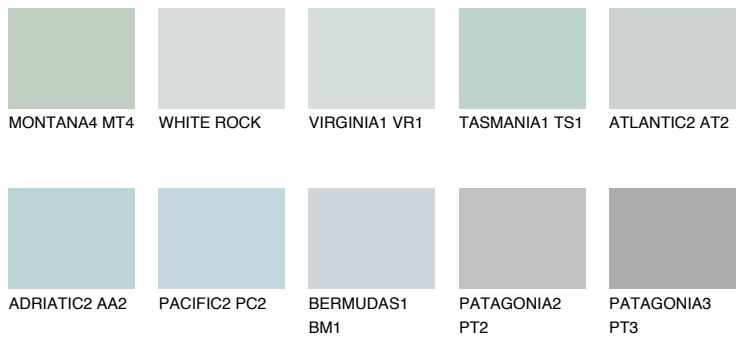

COLOUR DETAILS

ALASKA5 AL5

58% TSR 52%

Matching colours

COLOURS

INTENSE

For more information on plasters and paints, go to www.ceresit.lv

*The presented colours refer to plasters and paints offered by Ceresit. Due to the use of digital techniques, the presented colours might not represent the original ones, thus they cannot be considered as a reliable colour presentation. We recommend checking the authentic colour samples.