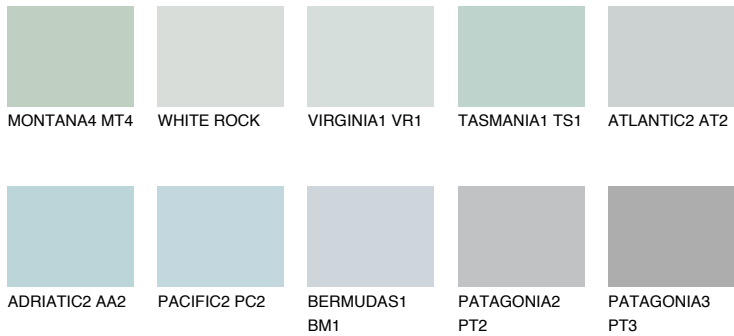

# COLOUR DETAILS

## ALASKA5 AL5

58% TSR 52%

### Matching colours

#### COLOURS