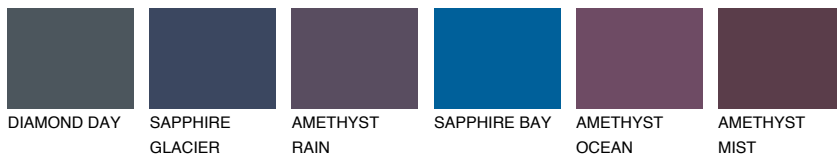

COLOUR DETAILS

ALASKA5 AL5

58% TSR 52%

Matching colours

COLOURS

INTENSE

For more information on plasters and paints, go to www.ceresit.lv

*The presented colours refer to plasters and paints offered by Ceresit. Due to the use of digital techniques, the presented colours might not represent the original ones, thus they cannot be considered as a reliable colour presentation. We recommend checking the authentic colour samples.