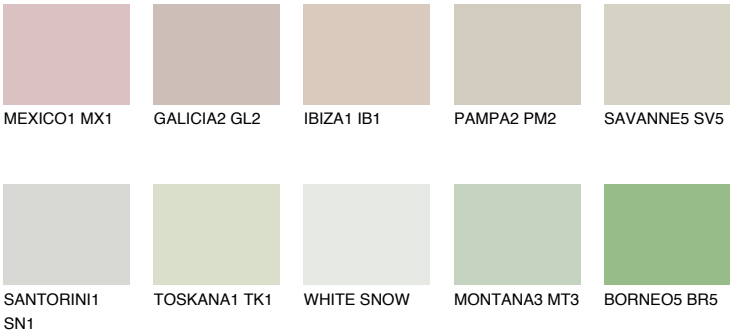

TUNDRA2 TD2

68% **TSR** 64%

Matching colours

COLOURS

INTENSE

For more information on plasters and paints, go to www.ceresit.lv

*The presented colours refer to plasters and paints offered by Ceresit. Due to the use of digital techniques, the presented colours might not represent the original ones, thus they cannot be considered as a reliable colour presentation. We recommend checking the authentic colour samples.