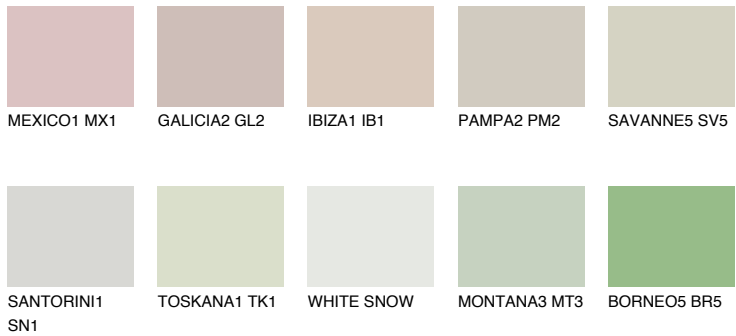

COLOUR DETAILS

TUNDRA2 TD2

68% **TSR** 64%

Matching colours

COLOURS

INTENSE

For more information on plasters and paints, go to www.ceresit.lv

*The presented colours refer to plasters and paints offered by Ceresit. Due to the use of digital techniques, the presented colours might not represent the original ones, thus they cannot be considered as a reliable colour presentation. We recommend checking the authentic colour samples.