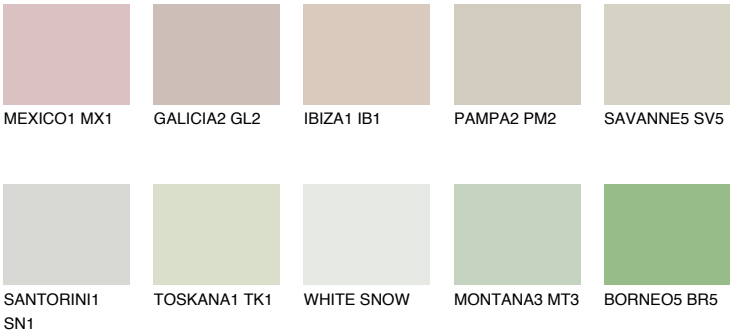

## TUNDRA2 TD2

68% **TSR** 64%

### Matching colours

#### COLOURS

#### INTENSE

For more information on plasters and paints, go to [www.ceresit.lv](http://www.ceresit.lv)

\*The presented colours refer to plasters and paints offered by Ceresit. Due to the use of digital techniques, the presented colours might not represent the original ones, thus they cannot be considered as a reliable colour presentation. We recommend checking the authentic colour samples.