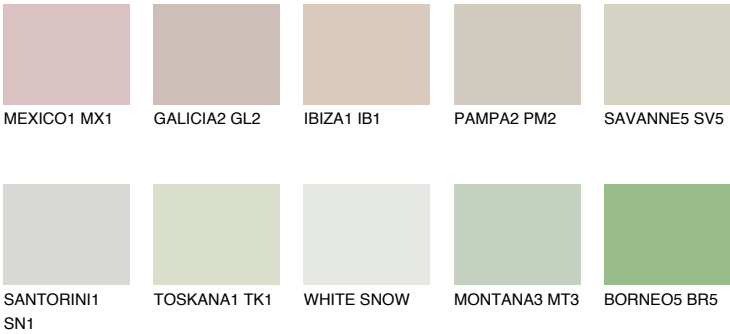

## TUNDRA2 TD2

68% **TSR** 64%

### Matching colours

#### COLOURS

#### INTENSE

For more information on plasters and paints, go to [www.ceresit.lv](http://www.ceresit.lv)

\*The presented colours refer to plasters and paints offered by Ceresit. Due to the use of digital techniques, the presented colours might not represent the original ones, thus they cannot be considered as a reliable colour presentation. We recommend checking the authentic colour samples.