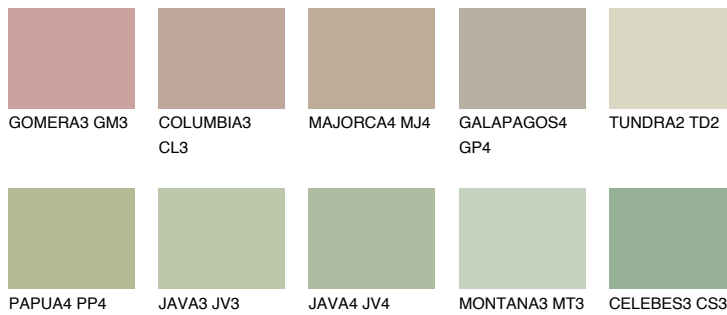

TUNDRA3 TD3

55% **TSR** 54%

Matching colours

COLOURS

INTENSE

For more information on plasters and paints, go to www.ceresit.lv

*The presented colours refer to plasters and paints offered by Ceresit. Due to the use of digital techniques, the presented colours might not represent the original ones, thus they cannot be considered as a reliable colour presentation. We recommend checking the authentic colour samples.