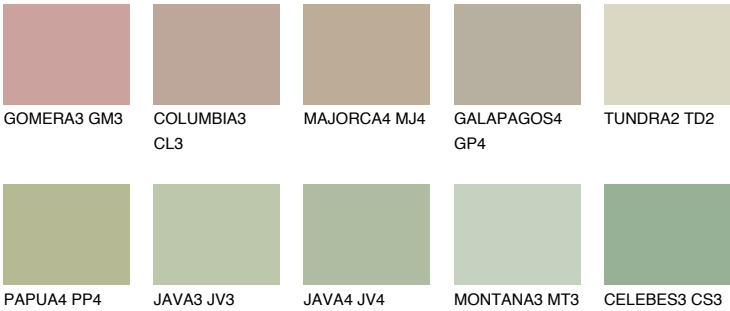

TUNDRA3 TD3

55% **TSR** 54%

Matching colours

COLOURS

INTENSE

For more information on plasters and paints, go to www.ceresit.lv

*The presented colours refer to plasters and paints offered by Ceresit. Due to the use of digital techniques, the presented colours might not represent the original ones, thus they cannot be considered as a reliable colour presentation. We recommend checking the authentic colour samples.