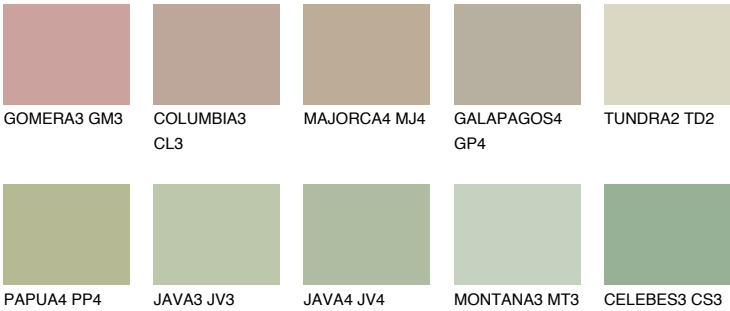

TUNDRA3 TD3

55% TSR 54%

Matching colours

COLOURS

INTENSE

For more information on plasters and paints, go to www.ceresit.lv

*The presented colours refer to plasters and paints offered by Ceresit. Due to the use of digital techniques, the presented colours might not represent the original ones, thus they cannot be considered as a reliable colour presentation. We recommend checking the authentic colour samples.