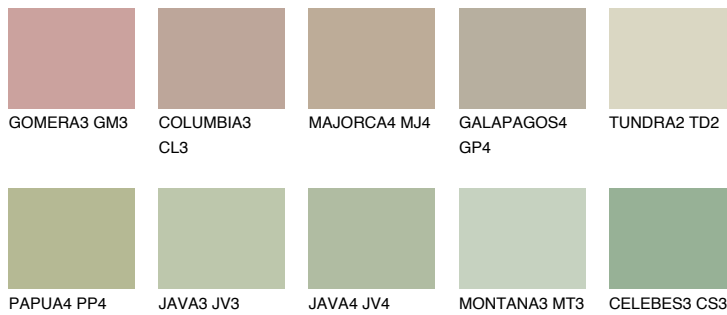

## TUNDRA3 TD3

55% **TSR** 54%

### Matching colours

#### COLOURS

#### INTENSE

For more information on plasters and paints, go to [www.ceresit.lv](http://www.ceresit.lv)

\*The presented colours refer to plasters and paints offered by Ceresit. Due to the use of digital techniques, the presented colours might not represent the original ones, thus they cannot be considered as a reliable colour presentation. We recommend checking the authentic colour samples.