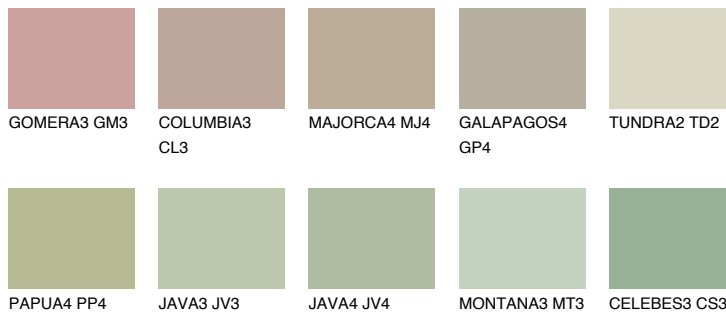

TUNDRA3 TD3

55% **TSR** 54%

Matching colours

COLOURS

INTENSE

For more information on plasters and paints, go to www.ceresit.lv

*The presented colours refer to plasters and paints offered by Ceresit. Due to the use of digital techniques, the presented colours might not represent the original ones, thus they cannot be considered as a reliable colour presentation. We recommend checking the authentic colour samples.