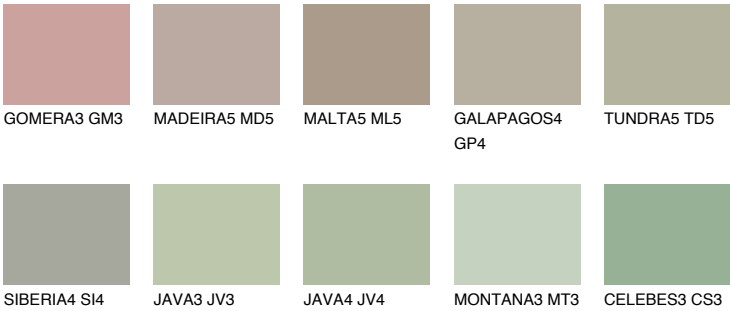

TUNDRA4 TD4

45% **TSR** 41%

Matching colours

COLOURS

INTENSE

For more information on plasters and paints, go to www.ceresit.lv

*The presented colours refer to plasters and paints offered by Ceresit. Due to the use of digital techniques, the presented colours might not represent the original ones, thus they cannot be considered as a reliable colour presentation. We recommend checking the authentic colour samples.