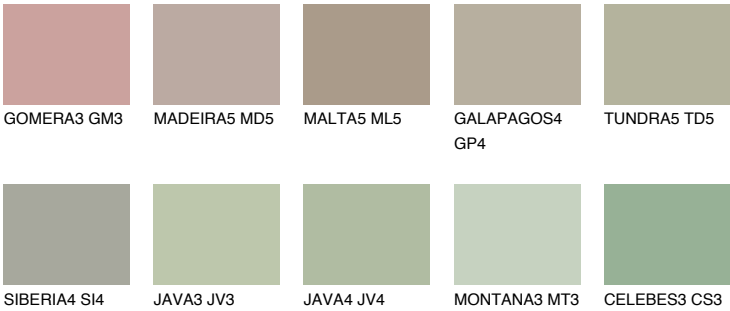

TUNDRA4 TD4

45% TSR 41%

Matching colours

COLOURS

INTENSE

For more information on plasters and paints, go to www.ceresit.lv

*The presented colours refer to plasters and paints offered by Ceresit. Due to the use of digital techniques, the presented colours might not represent the original ones, thus they cannot be considered as a reliable colour presentation. We recommend checking the authentic colour samples.