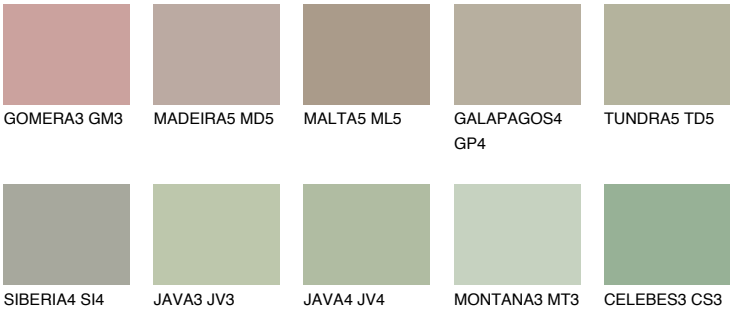

## TUNDRA4 TD4

45% **TSR** 41%

### Matching colours

#### COLOURS

#### INTENSE

For more information on plasters and paints, go to [www.ceresit.lv](http://www.ceresit.lv)

\*The presented colours refer to plasters and paints offered by Ceresit. Due to the use of digital techniques, the presented colours might not represent the original ones, thus they cannot be considered as a reliable colour presentation. We recommend checking the authentic colour samples.