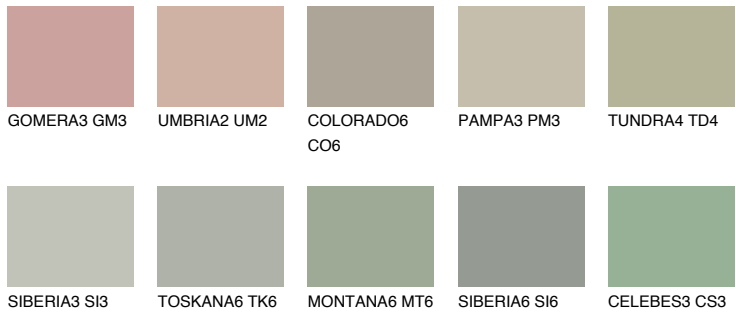

# COLOUR DETAILS

### Matching colours

#### COLOURS

#### INTENSE

For more information on plasters and paints, go to [www.ceresit.lv](http://www.ceresit.lv)

\*The presented colours refer to plasters and paints offered by Ceresit. Due to the use of digital techniques, the presented colours might not represent the original ones, thus they cannot be considered as a reliable colour presentation. We recommend checking the authentic colour samples.