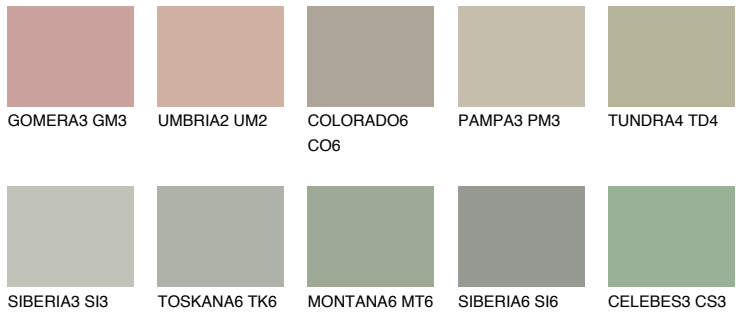

COLOUR DETAILS

TUNDRA5 TD5

44% TSR 39%

Matching colours

COLOURS

INTENSE

For more information on plasters and paints, go to www.ceresit.lv

*The presented colours refer to plasters and paints offered by Ceresit. Due to the use of digital techniques, the presented colours might not represent the original ones, thus they cannot be considered as a reliable colour presentation. We recommend checking the authentic colour samples.