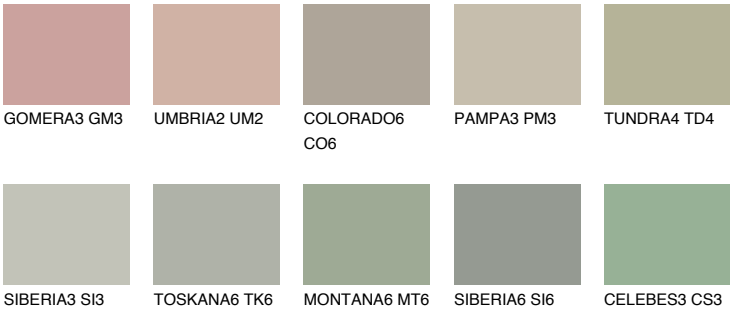

## TUNDRA5 TD5

44% TSR 39%

### Matching colours

#### COLOURS

#### INTENSE

For more information on plasters and paints, go to [www.ceresit.lv](http://www.ceresit.lv)

\*The presented colours refer to plasters and paints offered by Ceresit. Due to the use of digital techniques, the presented colours might not represent the original ones, thus they cannot be considered as a reliable colour presentation. We recommend checking the authentic colour samples.