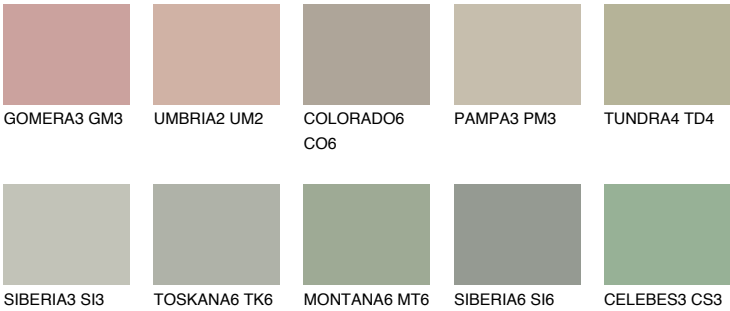

TUNDRA5 TD5

44% **TSR** 39%

Matching colours

COLOURS

INTENSE

For more information on plasters and paints, go to www.ceresit.lv

*The presented colours refer to plasters and paints offered by Ceresit. Due to the use of digital techniques, the presented colours might not represent the original ones, thus they cannot be considered as a reliable colour presentation. We recommend checking the authentic colour samples.