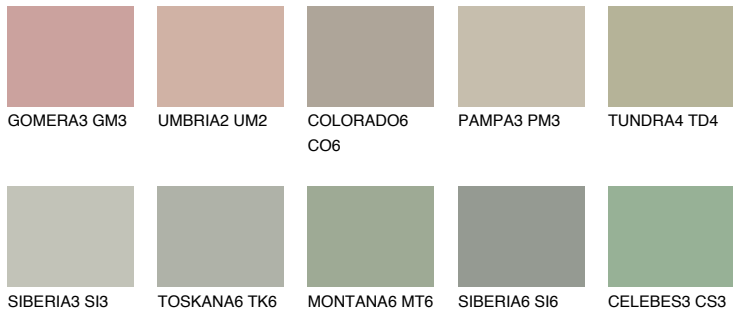

COLOUR DETAILS

TUNDRA5 TD5

44% TSR 39%

Matching colours

COLOURS

INTENSE

For more information on plasters and paints, go to www.ceresit.lv

*The presented colours refer to plasters and paints offered by Ceresit. Due to the use of digital techniques, the presented colours might not represent the original ones, thus they cannot be considered as a reliable colour presentation. We recommend checking the authentic colour samples.