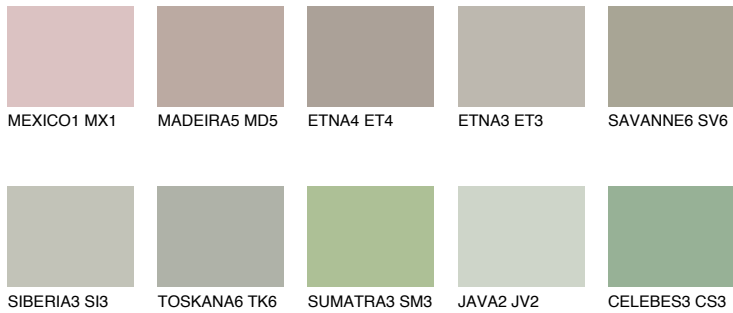

TUNDRA6 TD6

☀ 35% **TSR** 31%

Matching colours

COLOURS

INTENSE

For more information on plasters and paints, go to
www.ceresit.lv

*The presented colours refer to plasters and paints offered by Ceresit. Due to the use of digital techniques, the presented colours might not represent the original ones, thus they cannot be considered as a reliable colour presentation. We recommend checking the authentic colour samples.