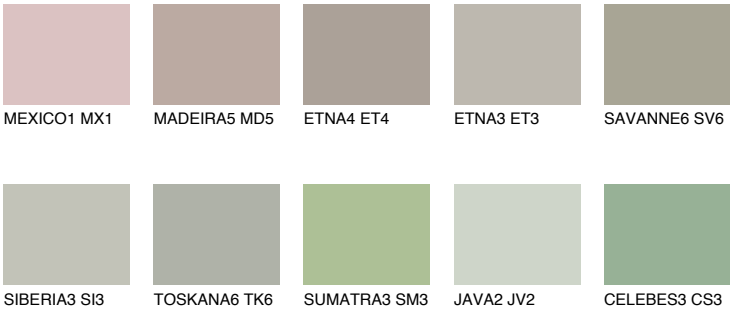

## TUNDRA6 TD6

☀ 35%    **TSR** 31%

### Matching colours

#### COLOURS

#### INTENSE

For more information on plasters and paints, go to [www.ceresit.lv](http://www.ceresit.lv)

\*The presented colours refer to plasters and paints offered by Ceresit. Due to the use of digital techniques, the presented colours might not represent the original ones, thus they cannot be considered as a reliable colour presentation. We recommend checking the authentic colour samples.