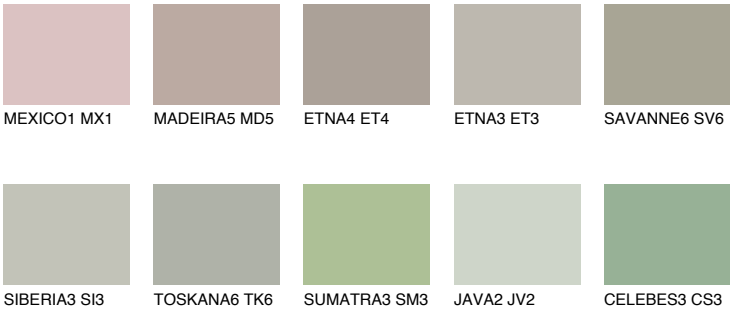

TUNDRA6 TD6

☀ 35% **TSR** 31%

Matching colours

COLOURS

INTENSE

For more information on plasters and paints, go to www.ceresit.lv

*The presented colours refer to plasters and paints offered by Ceresit. Due to the use of digital techniques, the presented colours might not represent the original ones, thus they cannot be considered as a reliable colour presentation. We recommend checking the authentic colour samples.