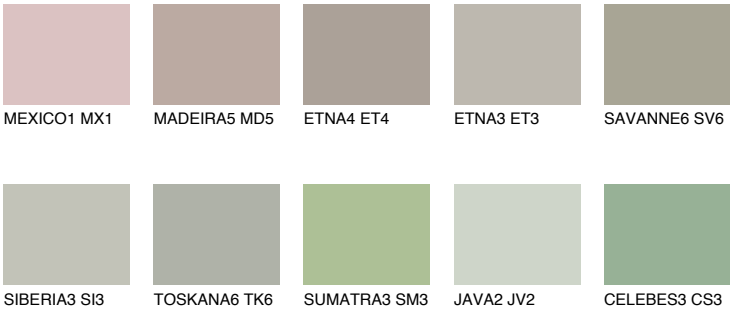

TUNDRA6 TD6

☀️ 35% **TSR** 31%

Matching colours

COLOURS

INTENSE

For more information on plasters and paints, go to www.ceresit.lv

*The presented colours refer to plasters and paints offered by Ceresit. Due to the use of digital techniques, the presented colours might not represent the original ones, thus they cannot be considered as a reliable colour presentation. We recommend checking the authentic colour samples.