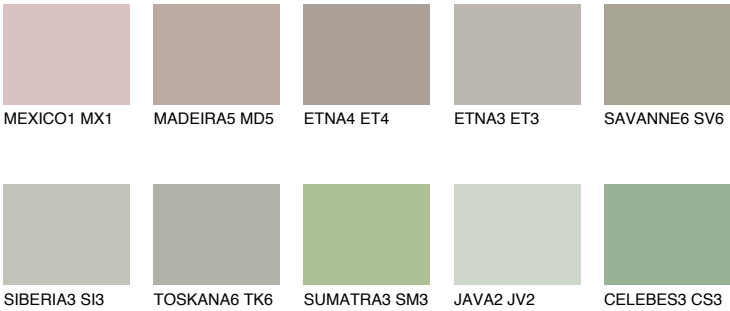

TUNDRA6 TD6

35% **TSR** 31%

Matching colours

COLOURS

INTENSE

For more information on plasters and paints, go to www.ceresit.lv

*The presented colours refer to plasters and paints offered by Ceresit. Due to the use of digital techniques, the presented colours might not represent the original ones, thus they cannot be considered as a reliable colour presentation. We recommend checking the authentic colour samples.