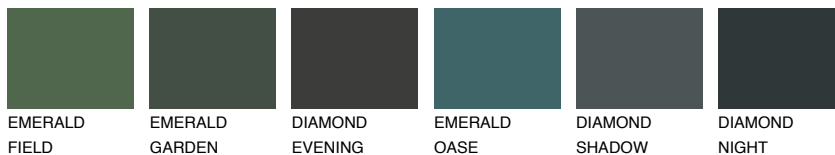

COLOUR DETAILS

TOSKANA1 TK1

72% TSR 68%

Matching colours

COLOURS

INTENSE

For more information on plasters and paints, go to www.ceresit.lv

*The presented colours refer to plasters and paints offered by Ceresit. Due to the use of digital techniques, the presented colours might not represent the original ones, thus they cannot be considered as a reliable colour presentation. We recommend checking the authentic colour samples.