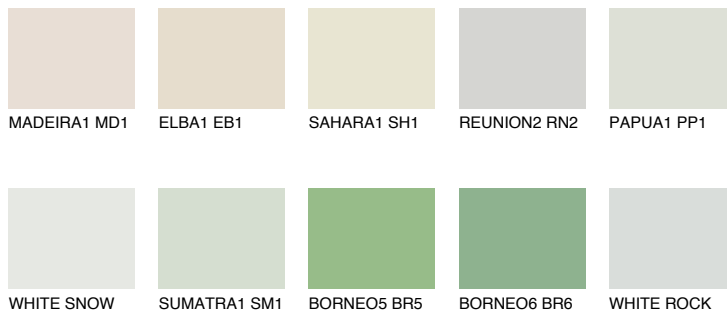

COLOUR DETAILS

TOSKANA1 TK1

72% TSR 68%

Matching colours

COLOURS

INTENSE

For more information on plasters and paints, go to www.ceresit.lv

*The presented colours refer to plasters and paints offered by Ceresit. Due to the use of digital techniques, the presented colours might not represent the original ones, thus they cannot be considered as a reliable colour presentation. We recommend checking the authentic colour samples.