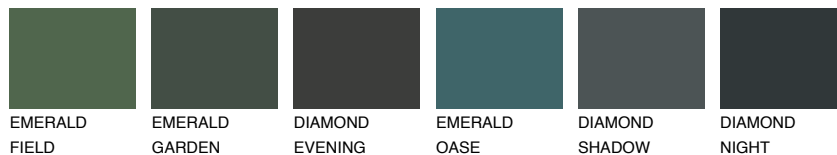

COLOUR DETAILS

TOSKANA1 TK1

72% TSR 68%

Matching colours

COLOURS

INTENSE

For more information on plasters and paints, go to www.ceresit.lv

*The presented colours refer to plasters and paints offered by Ceresit. Due to the use of digital techniques, the presented colours might not represent the original ones, thus they cannot be considered as a reliable colour presentation. We recommend checking the authentic colour samples.