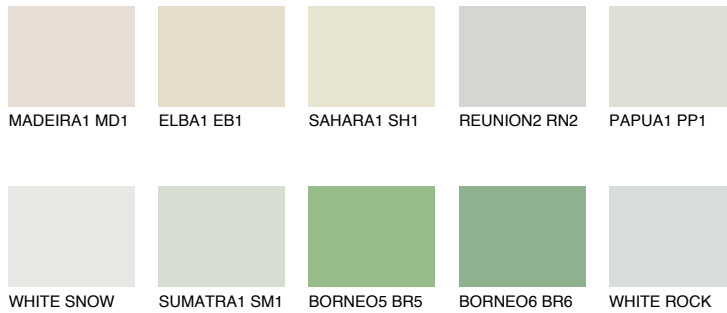

COLOUR DETAILS

TOSKANA1 TK1

72% TSR 68%

Matching colours

COLOURS

INTENSE

For more information on plasters and paints, go to www.ceresit.lv

*The presented colours refer to plasters and paints offered by Ceresit. Due to the use of digital techniques, the presented colours might not represent the original ones, thus they cannot be considered as a reliable colour presentation. We recommend checking the authentic colour samples.