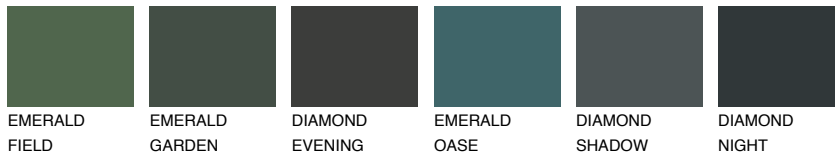

COLOUR DETAILS

TOSKANA1 TK1

72% TSR 68%

Matching colours

COLOURS

INTENSE

For more information on plasters and paints, go to www.ceresit.lv

*The presented colours refer to plasters and paints offered by Ceresit. Due to the use of digital techniques, the presented colours might not represent the original ones, thus they cannot be considered as a reliable colour presentation. We recommend checking the authentic colour samples.