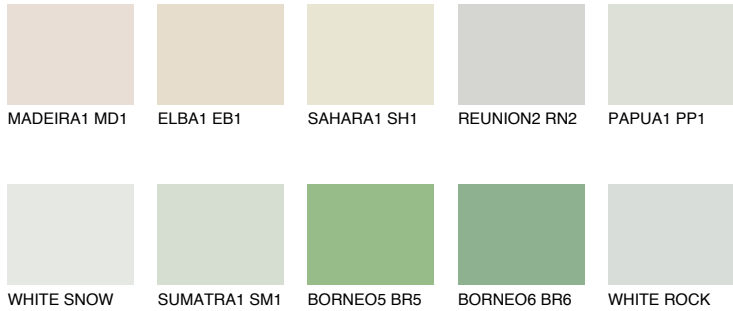

COLOUR DETAILS

TOSKANA1 TK1

72% TSR 68%

Matching colours

COLOURS

INTENSE

For more information on plasters and paints, go to www.ceresit.lv

*The presented colours refer to plasters and paints offered by Ceresit. Due to the use of digital techniques, the presented colours might not represent the original ones, thus they cannot be considered as a reliable colour presentation. We recommend checking the authentic colour samples.