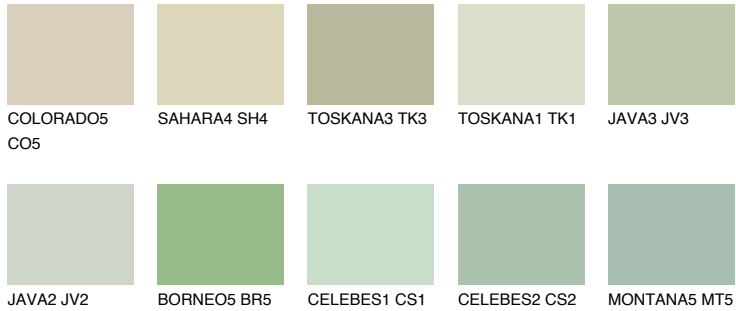

COLOUR DETAILS

TOSKANA2 TK2

62% TSR 62%

Matching colours

COLOURS

INTENSE

For more information on plasters and paints, go to www.ceresit.lv

*The presented colours refer to plasters and paints offered by Ceresit. Due to the use of digital techniques, the presented colours might not represent the original ones, thus they cannot be considered as a reliable colour presentation. We recommend checking the authentic colour samples.