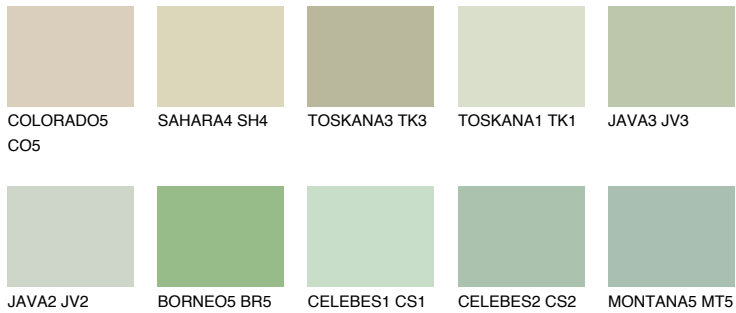

COLOUR DETAILS

TOSKANA2 TK2

62% TSR 62%

Matching colours

COLOURS

INTENSE

For more information on plasters and paints, go to www.ceresit.lv

*The presented colours refer to plasters and paints offered by Ceresit. Due to the use of digital techniques, the presented colours might not represent the original ones, thus they cannot be considered as a reliable colour presentation. We recommend checking the authentic colour samples.