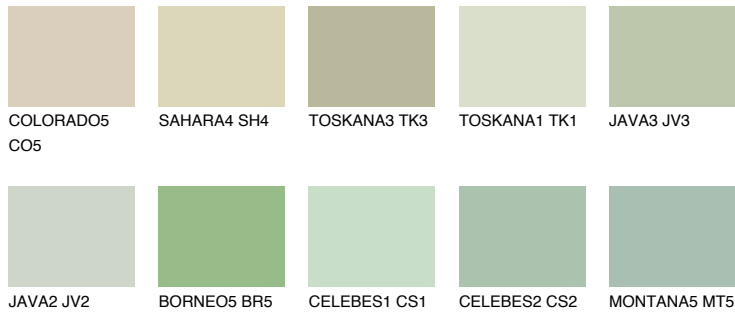

COLOUR DETAILS

TOSKANA2 TK2

62% TSR 62%

Matching colours

COLOURS

INTENSE

For more information on plasters and paints, go to www.ceresit.lv

*The presented colours refer to plasters and paints offered by Ceresit. Due to the use of digital techniques, the presented colours might not represent the original ones, thus they cannot be considered as a reliable colour presentation. We recommend checking the authentic colour samples.