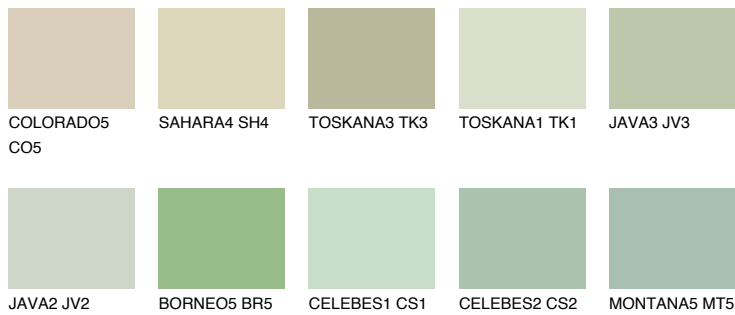

COLOUR DETAILS

TOSKANA2 TK2

62% TSR 62%

Matching colours

COLOURS

INTENSE

For more information on plasters and paints, go to www.ceresit.lv

*The presented colours refer to plasters and paints offered by Ceresit. Due to the use of digital techniques, the presented colours might not represent the original ones, thus they cannot be considered as a reliable colour presentation. We recommend checking the authentic colour samples.