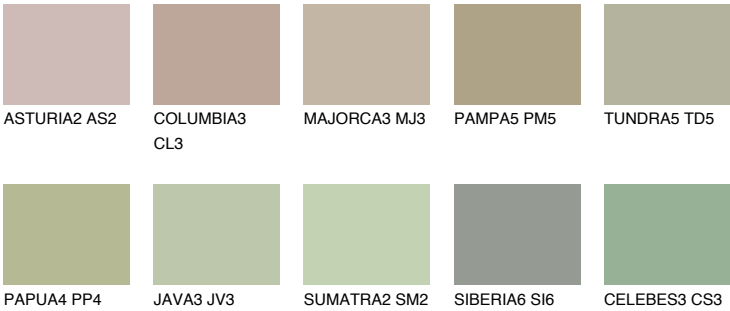

TOSKANA3 TK3

47% TSR 45%

Matching colours

COLOURS

INTENSE

For more information on plasters and paints, go to www.ceresit.lv

*The presented colours refer to plasters and paints offered by Ceresit. Due to the use of digital techniques, the presented colours might not represent the original ones, thus they cannot be considered as a reliable colour presentation. We recommend checking the authentic colour samples.