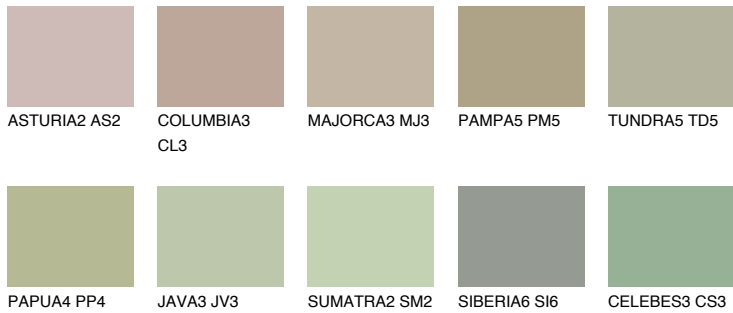

COLOUR DETAILS

TOSKANA3 TK3

47% TSR 45%

Matching colours

COLOURS

INTENSE

For more information on plasters and paints, go to www.ceresit.lv

*The presented colours refer to plasters and paints offered by Ceresit. Due to the use of digital techniques, the presented colours might not represent the original ones, thus they cannot be considered as a reliable colour presentation. We recommend checking the authentic colour samples.