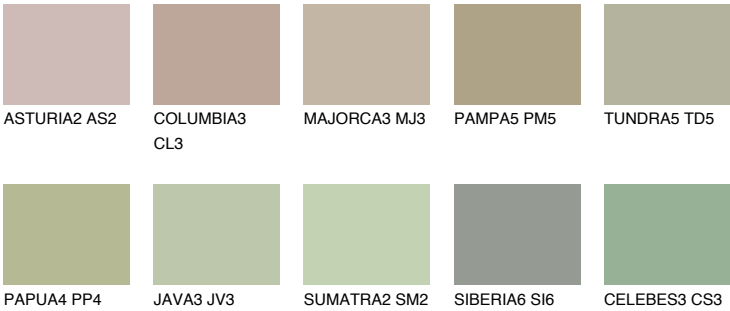

TOSKANA3 TK3

47% **TSR** 45%

Matching colours

COLOURS

INTENSE

For more information on plasters and paints, go to www.ceresit.lv

*The presented colours refer to plasters and paints offered by Ceresit. Due to the use of digital techniques, the presented colours might not represent the original ones, thus they cannot be considered as a reliable colour presentation. We recommend checking the authentic colour samples.