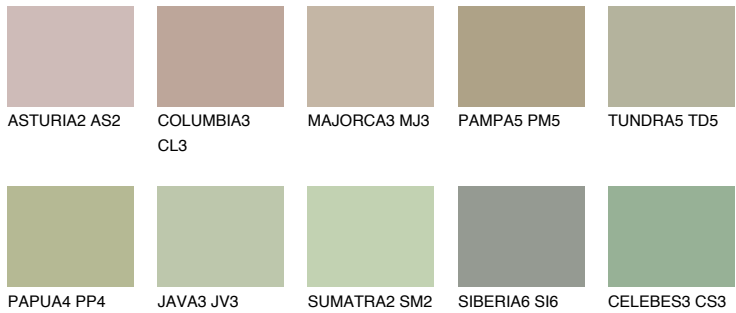

COLOUR DETAILS

TOSKANA3 TK3

47% TSR 45%

Matching colours

COLOURS

INTENSE

For more information on plasters and paints, go to www.ceresit.lv

*The presented colours refer to plasters and paints offered by Ceresit. Due to the use of digital techniques, the presented colours might not represent the original ones, thus they cannot be considered as a reliable colour presentation. We recommend checking the authentic colour samples.