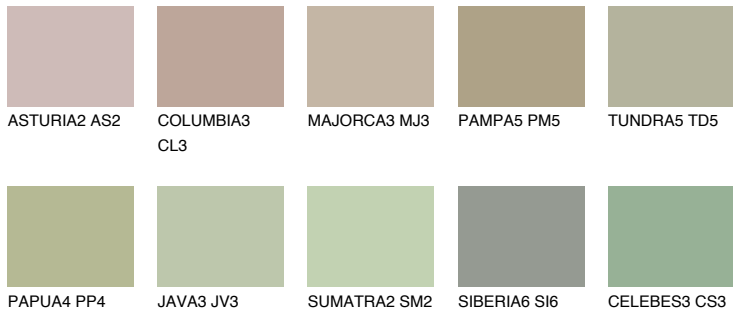

# COLOUR DETAILS

### Matching colours

#### COLOURS

#### INTENSE

For more information on plasters and paints, go to [www.ceresit.lv](http://www.ceresit.lv)

\*The presented colours refer to plasters and paints offered by Ceresit. Due to the use of digital techniques, the presented colours might not represent the original ones, thus they cannot be considered as a reliable colour presentation. We recommend checking the authentic colour samples.