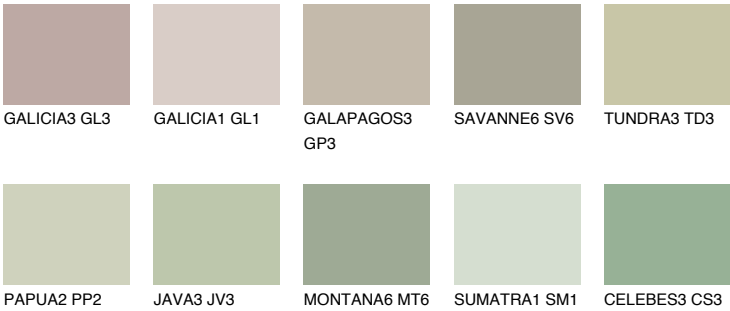

TOSKANA4 TK4

48% TSR 47%

Matching colours

COLOURS

INTENSE

For more information on plasters and paints, go to www.ceresit.lv

*The presented colours refer to plasters and paints offered by Ceresit. Due to the use of digital techniques, the presented colours might not represent the original ones, thus they cannot be considered as a reliable colour presentation. We recommend checking the authentic colour samples.