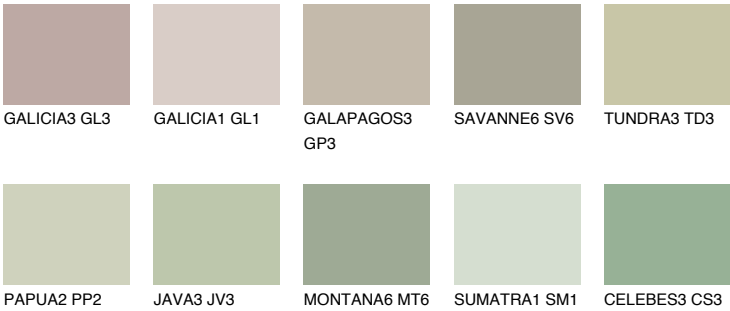

## TOSKANA4 TK4

48% TSR 47%

### Matching colours

#### COLOURS

#### INTENSE

For more information on plasters and paints, go to [www.ceresit.lv](http://www.ceresit.lv)

\*The presented colours refer to plasters and paints offered by Ceresit. Due to the use of digital techniques, the presented colours might not represent the original ones, thus they cannot be considered as a reliable colour presentation. We recommend checking the authentic colour samples.