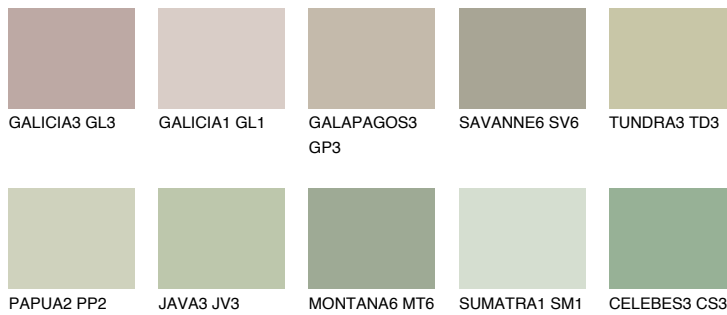

TOSKANA4 TK4

48% TSR 47%

Matching colours

COLOURS

INTENSE

For more information on plasters and paints, go to www.ceresit.lv

*The presented colours refer to plasters and paints offered by Ceresit. Due to the use of digital techniques, the presented colours might not represent the original ones, thus they cannot be considered as a reliable colour presentation. We recommend checking the authentic colour samples.