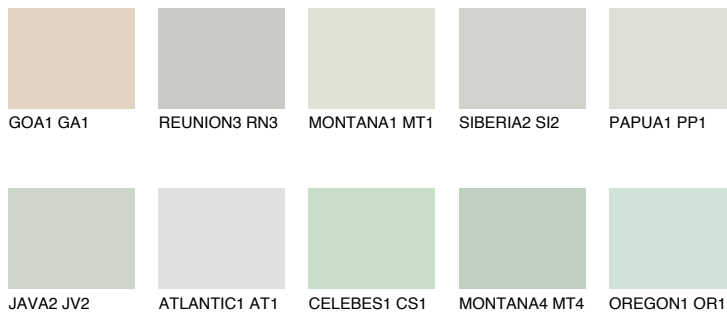

COLOUR DETAILS

TOSKANA5 TK5

61% TSR 56%

Matching colours

COLOURS

INTENSE

For more information on plasters and paints, go to www.ceresit.lv

*The presented colours refer to plasters and paints offered by Ceresit. Due to the use of digital techniques, the presented colours might not represent the original ones, thus they cannot be considered as a reliable colour presentation. We recommend checking the authentic colour samples.