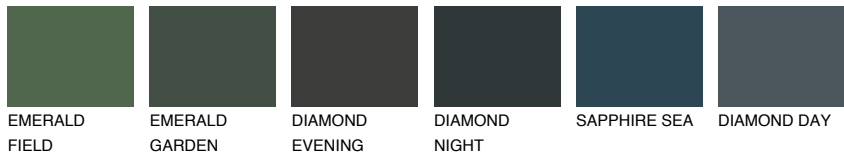

COLOUR DETAILS

TOSKANA5 TK5

61% TSR 56%

Matching colours

COLOURS

INTENSE

For more information on plasters and paints, go to www.ceresit.lv

*The presented colours refer to plasters and paints offered by Ceresit. Due to the use of digital techniques, the presented colours might not represent the original ones, thus they cannot be considered as a reliable colour presentation. We recommend checking the authentic colour samples.