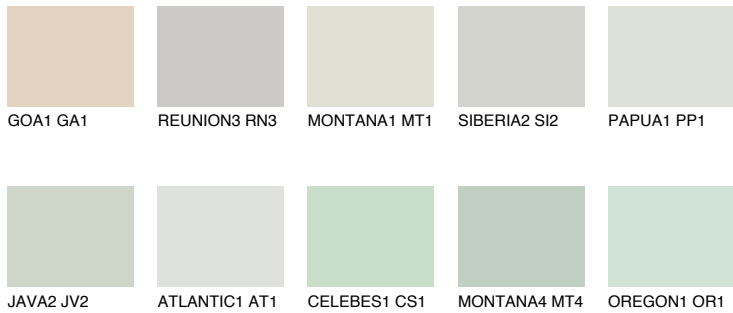

COLOUR DETAILS

TOSKANA5 TK5

61% TSR 56%

Matching colours

COLOURS

INTENSE

For more information on plasters and paints, go to www.ceresit.lv

*The presented colours refer to plasters and paints offered by Ceresit. Due to the use of digital techniques, the presented colours might not represent the original ones, thus they cannot be considered as a reliable colour presentation. We recommend checking the authentic colour samples.