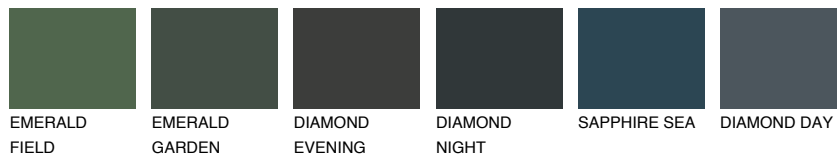

COLOUR DETAILS

TOSKANA5 TK5

61% TSR 56%

Matching colours

COLOURS

INTENSE

For more information on plasters and paints, go to www.ceresit.lv

*The presented colours refer to plasters and paints offered by Ceresit. Due to the use of digital techniques, the presented colours might not represent the original ones, thus they cannot be considered as a reliable colour presentation. We recommend checking the authentic colour samples.