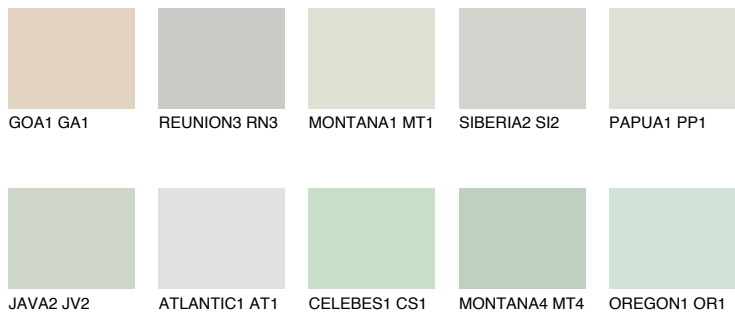

# COLOUR DETAILS

### Matching colours

#### COLOURS

#### INTENSE

For more information on plasters and paints, go to [www.ceresit.lv](http://www.ceresit.lv)

\*The presented colours refer to plasters and paints offered by Ceresit. Due to the use of digital techniques, the presented colours might not represent the original ones, thus they cannot be considered as a reliable colour presentation. We recommend checking the authentic colour samples.