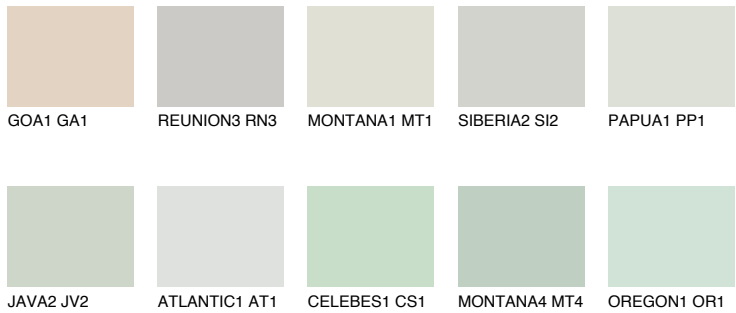

COLOUR DETAILS

TOSKANA5 TK5

61% TSR 56%

Matching colours

COLOURS

INTENSE

For more information on plasters and paints, go to www.ceresit.lv

*The presented colours refer to plasters and paints offered by Ceresit. Due to the use of digital techniques, the presented colours might not represent the original ones, thus they cannot be considered as a reliable colour presentation. We recommend checking the authentic colour samples.