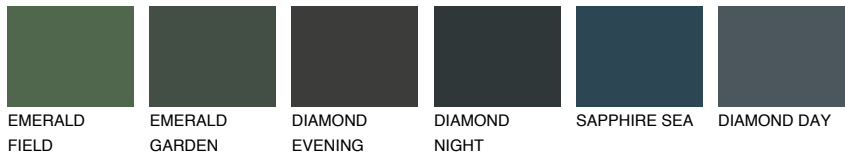

COLOUR DETAILS

TOSKANA5 TK5

61% TSR 56%

Matching colours

COLOURS

INTENSE

For more information on plasters and paints, go to www.ceresit.lv

*The presented colours refer to plasters and paints offered by Ceresit. Due to the use of digital techniques, the presented colours might not represent the original ones, thus they cannot be considered as a reliable colour presentation. We recommend checking the authentic colour samples.