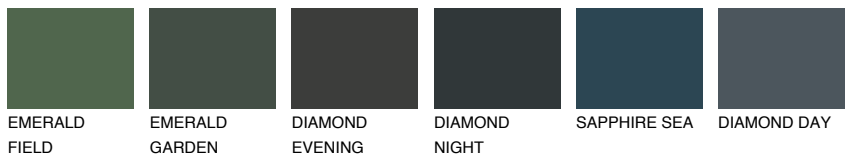

COLOUR DETAILS

TOSKANA5 TK5

61% TSR 56%

Matching colours

COLOURS

INTENSE

For more information on plasters and paints, go to www.ceresit.lv

*The presented colours refer to plasters and paints offered by Ceresit. Due to the use of digital techniques, the presented colours might not represent the original ones, thus they cannot be considered as a reliable colour presentation. We recommend checking the authentic colour samples.