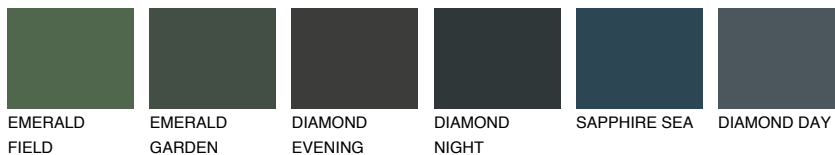

COLOUR DETAILS

TOSKANA5 TK5

61% TSR 56%

Matching colours

COLOURS

INTENSE

For more information on plasters and paints, go to www.ceresit.lv

*The presented colours refer to plasters and paints offered by Ceresit. Due to the use of digital techniques, the presented colours might not represent the original ones, thus they cannot be considered as a reliable colour presentation. We recommend checking the authentic colour samples.