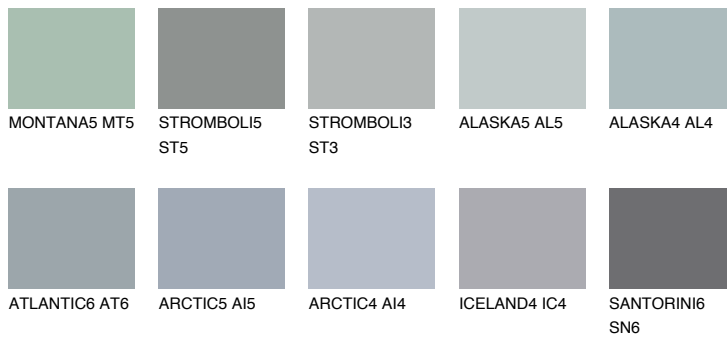

ALASKA6 AL6

38% **TSR** 34%

Matching colours

COLOURS

INTENSE

For more information on plasters and paints, go to www.ceresit.lv

*The presented colours refer to plasters and paints offered by Ceresit. Due to the use of digital techniques, the presented colours might not represent the original ones, thus they cannot be considered as a reliable colour presentation. We recommend checking the authentic colour samples.