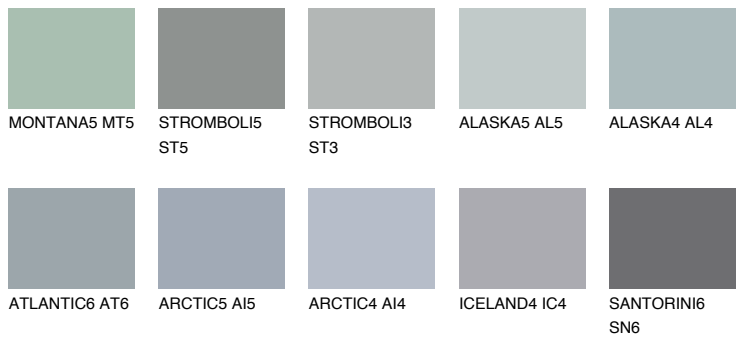

ALASKA6 AL6

38% **TSR** 34%

Matching colours

COLOURS

INTENSE

For more information on plasters and paints, go to www.ceresit.lv

*The presented colours refer to plasters and paints offered by Ceresit. Due to the use of digital techniques, the presented colours might not represent the original ones, thus they cannot be considered as a reliable colour presentation. We recommend checking the authentic colour samples.