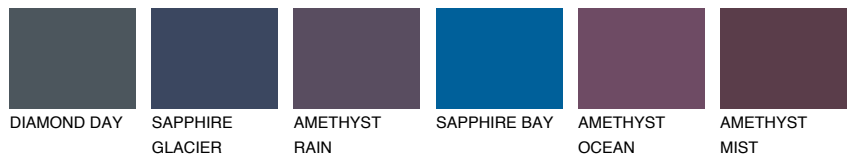

ALASKA6 AL6

38% **TSR** 34%

Matching colours

COLOURS

INTENSE

For more information on plasters and paints, go to www.ceresit.lv

*The presented colours refer to plasters and paints offered by Ceresit. Due to the use of digital techniques, the presented colours might not represent the original ones, thus they cannot be considered as a reliable colour presentation. We recommend checking the authentic colour samples.