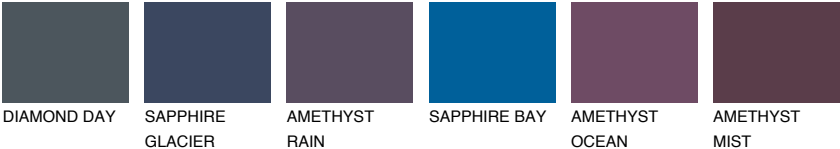

ALASKA6 AL6

38% TSR 34%

Matching colours

COLOURS

INTENSE

For more information on plasters and paints, go to www.ceresit.lv

*The presented colours refer to plasters and paints offered by Ceresit. Due to the use of digital techniques, the presented colours might not represent the original ones, thus they cannot be considered as a reliable colour presentation. We recommend checking the authentic colour samples.