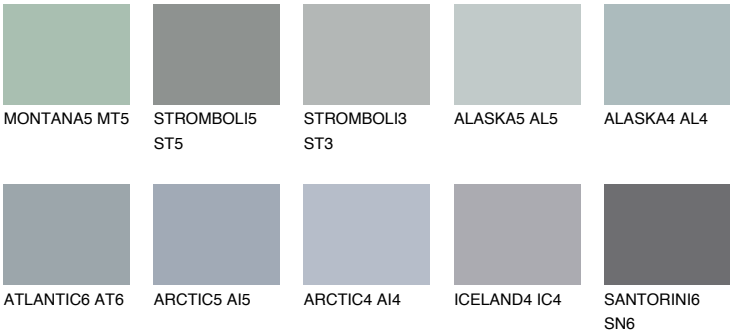

ALASKA6 AL6

38% TSR 34%

Matching colours

COLOURS

INTENSE

For more information on plasters and paints, go to www.ceresit.lv

*The presented colours refer to plasters and paints offered by Ceresit. Due to the use of digital techniques, the presented colours might not represent the original ones, thus they cannot be considered as a reliable colour presentation. We recommend checking the authentic colour samples.