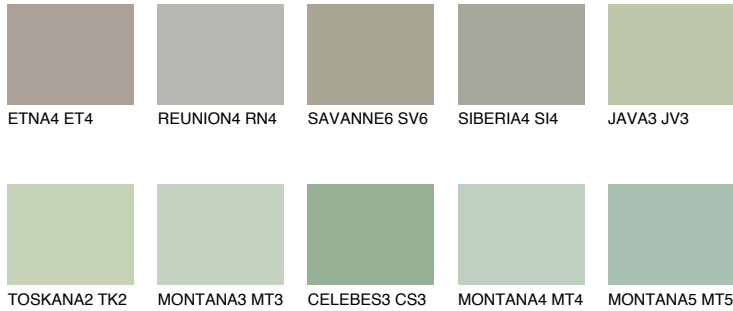

COLOUR DETAILS

TOSKANA6 TK6

44% TSR 38%

Matching colours

COLOURS

INTENSE

For more information on plasters and paints, go to www.ceresit.lv

*The presented colours refer to plasters and paints offered by Ceresit. Due to the use of digital techniques, the presented colours might not represent the original ones, thus they cannot be considered as a reliable colour presentation. We recommend checking the authentic colour samples.