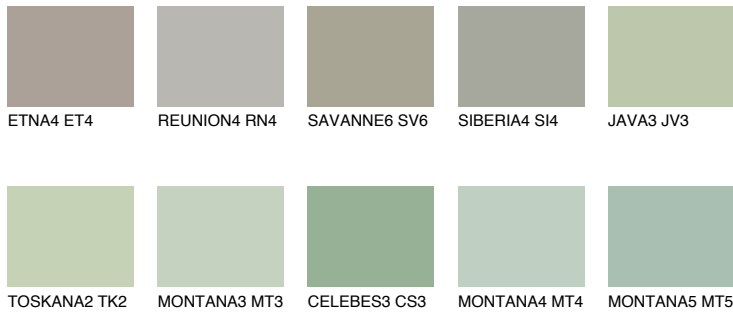

# COLOUR DETAILS

### Matching colours

#### COLOURS

#### INTENSE

For more information on plasters and paints, go to [www.ceresit.lv](http://www.ceresit.lv)

\*The presented colours refer to plasters and paints offered by Ceresit. Due to the use of digital techniques, the presented colours might not represent the original ones, thus they cannot be considered as a reliable colour presentation. We recommend checking the authentic colour samples.