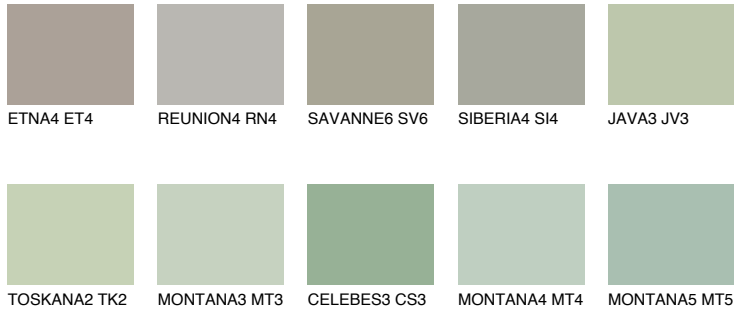

COLOUR DETAILS

TOSKANA6 TK6

44% TSR 38%

Matching colours

COLOURS

INTENSE

For more information on plasters and paints, go to www.ceresit.lv

*The presented colours refer to plasters and paints offered by Ceresit. Due to the use of digital techniques, the presented colours might not represent the original ones, thus they cannot be considered as a reliable colour presentation. We recommend checking the authentic colour samples.