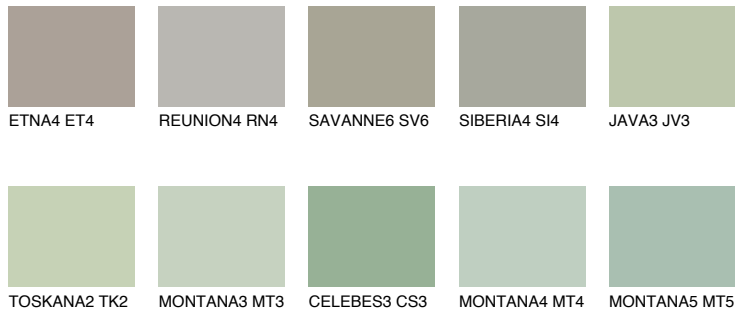

# COLOUR DETAILS

### Matching colours

#### COLOURS

#### INTENSE

For more information on plasters and paints, go to [www.ceresit.lv](http://www.ceresit.lv)

\*The presented colours refer to plasters and paints offered by Ceresit. Due to the use of digital techniques, the presented colours might not represent the original ones, thus they cannot be considered as a reliable colour presentation. We recommend checking the authentic colour samples.