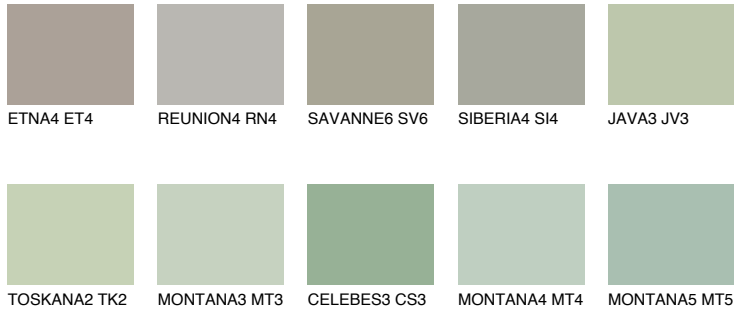

# COLOUR DETAILS

### Matching colours

#### COLOURS

#### INTENSE

For more information on plasters and paints, go to [www.ceresit.lv](http://www.ceresit.lv)

\*The presented colours refer to plasters and paints offered by Ceresit. Due to the use of digital techniques, the presented colours might not represent the original ones, thus they cannot be considered as a reliable colour presentation. We recommend checking the authentic colour samples.