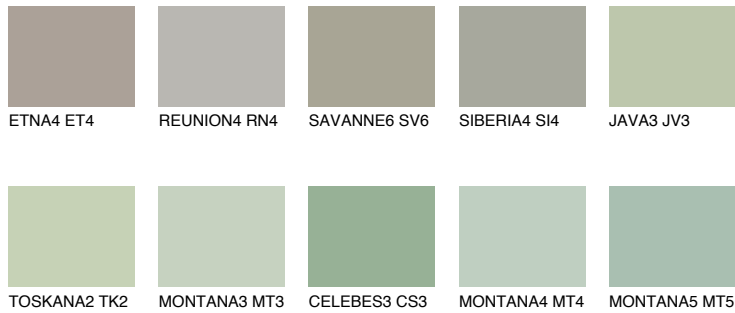

COLOUR DETAILS

TOSKANA6 TK6

44% TSR 38%

Matching colours

COLOURS

INTENSE

For more information on plasters and paints, go to www.ceresit.lv

*The presented colours refer to plasters and paints offered by Ceresit. Due to the use of digital techniques, the presented colours might not represent the original ones, thus they cannot be considered as a reliable colour presentation. We recommend checking the authentic colour samples.