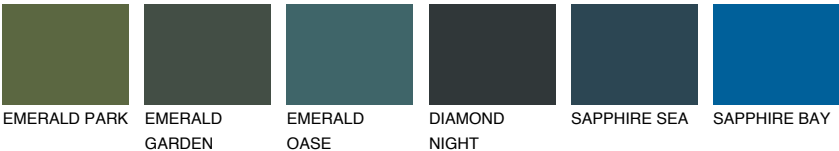

MONTANA1 MT1

74% **TSR** 71%

Matching colours

COLOURS

INTENSE

For more information on plasters and paints, go to www.ceresit.lv

*The presented colours refer to plasters and paints offered by Ceresit. Due to the use of digital techniques, the presented colours might not represent the original ones, thus they cannot be considered as a reliable colour presentation. We recommend checking the authentic colour samples.