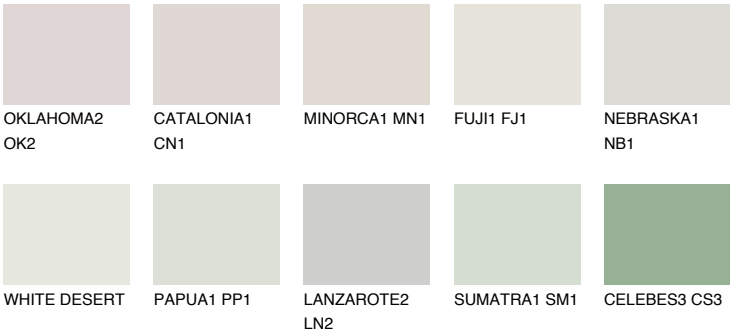

## MONTANA1 MT1

74% **TSR** 71%

### Matching colours

#### COLOURS

#### INTENSE

For more information on plasters and paints, go to [www.ceresit.lv](http://www.ceresit.lv)

\*The presented colours refer to plasters and paints offered by Ceresit. Due to the use of digital techniques, the presented colours might not represent the original ones, thus they cannot be considered as a reliable colour presentation. We recommend checking the authentic colour samples.