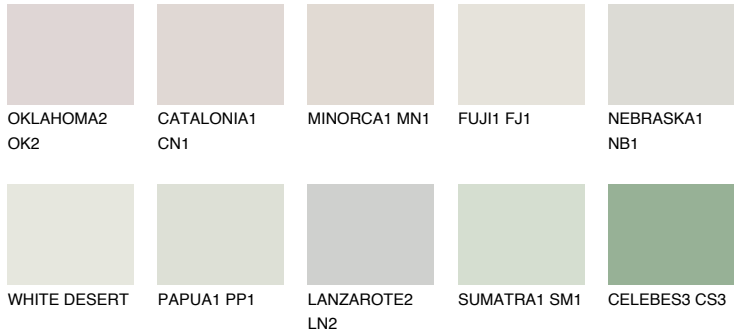

COLOUR DETAILS

MONTANA1 MT1

74% **TSR** 71%

Matching colours

COLOURS

INTENSE

For more information on plasters and paints, go to www.ceresit.lv

*The presented colours refer to plasters and paints offered by Ceresit. Due to the use of digital techniques, the presented colours might not represent the original ones, thus they cannot be considered as a reliable colour presentation. We recommend checking the authentic colour samples.