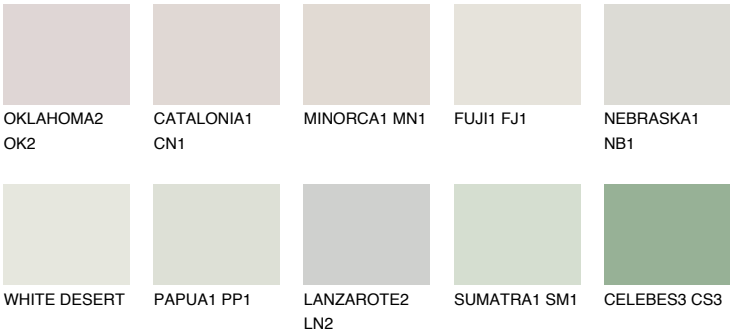

MONTANA1 MT1

74% **TSR** 71%

Matching colours

COLOURS

INTENSE

For more information on plasters and paints, go to www.ceresit.lv

*The presented colours refer to plasters and paints offered by Ceresit. Due to the use of digital techniques, the presented colours might not represent the original ones, thus they cannot be considered as a reliable colour presentation. We recommend checking the authentic colour samples.