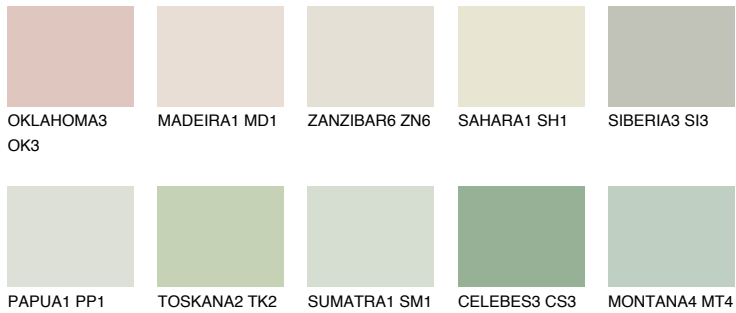

COLOUR DETAILS

MONTANA2 MT2

72% TSR 70%

Matching colours

COLOURS

INTENSE

For more information on plasters and paints, go to www.ceresit.lv

*The presented colours refer to plasters and paints offered by Ceresit. Due to the use of digital techniques, the presented colours might not represent the original ones, thus they cannot be considered as a reliable colour presentation. We recommend checking the authentic colour samples.