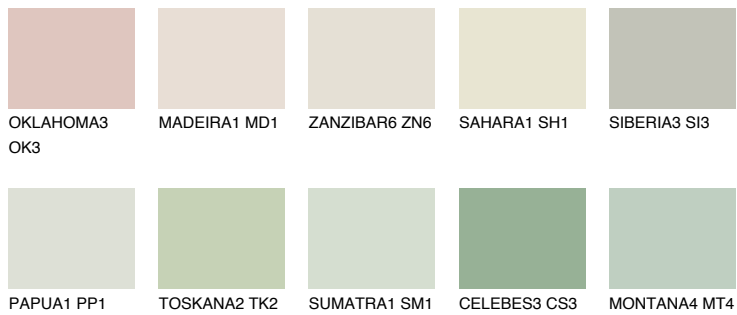

COLOUR DETAILS

MONTANA2 MT2

72% TSR 70%

Matching colours

COLOURS

INTENSE

For more information on plasters and paints, go to www.ceresit.lv

*The presented colours refer to plasters and paints offered by Ceresit. Due to the use of digital techniques, the presented colours might not represent the original ones, thus they cannot be considered as a reliable colour presentation. We recommend checking the authentic colour samples.