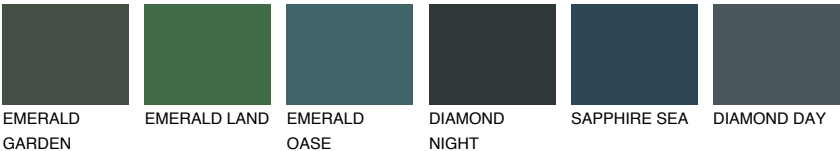

COLOUR DETAILS

MONTANA3 MT3

62% TSR 63%

Matching colours

COLOURS

INTENSE

For more information on plasters and paints, go to www.ceresit.lv

*The presented colours refer to plasters and paints offered by Ceresit. Due to the use of digital techniques, the presented colours might not represent the original ones, thus they cannot be considered as a reliable colour presentation. We recommend checking the authentic colour samples.