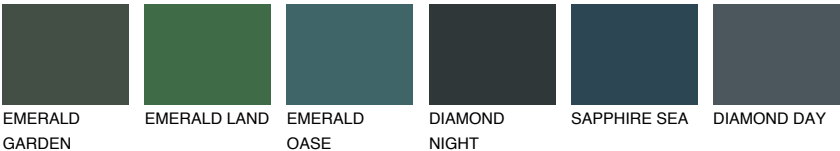

MONTANA3 MT3

62% TSR 63%

Matching colours

COLOURS

INTENSE

For more information on plasters and paints, go to www.ceresit.lv

*The presented colours refer to plasters and paints offered by Ceresit. Due to the use of digital techniques, the presented colours might not represent the original ones, thus they cannot be considered as a reliable colour presentation. We recommend checking the authentic colour samples.