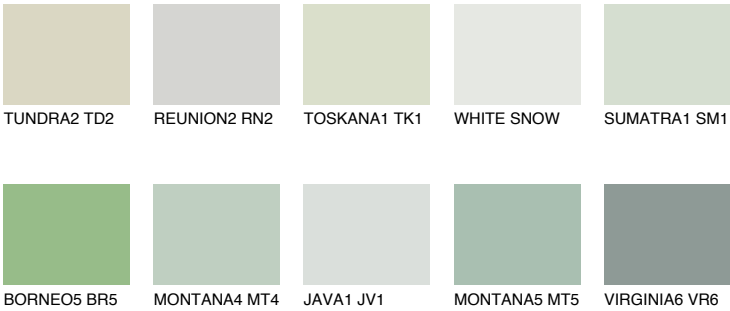

COLOUR DETAILS

MONTANA3 MT3

62% TSR 63%

Matching colours

COLOURS

INTENSE

For more information on plasters and paints, go to www.ceresit.lv

*The presented colours refer to plasters and paints offered by Ceresit. Due to the use of digital techniques, the presented colours might not represent the original ones, thus they cannot be considered as a reliable colour presentation. We recommend checking the authentic colour samples.