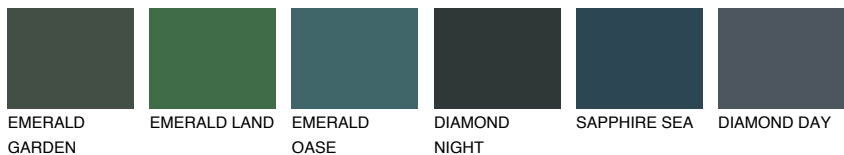

COLOUR DETAILS

MONTANA3 MT3

62% TSR 63%

Matching colours

COLOURS

INTENSE

For more information on plasters and paints, go to www.ceresit.lv

*The presented colours refer to plasters and paints offered by Ceresit. Due to the use of digital techniques, the presented colours might not represent the original ones, thus they cannot be considered as a reliable colour presentation. We recommend checking the authentic colour samples.