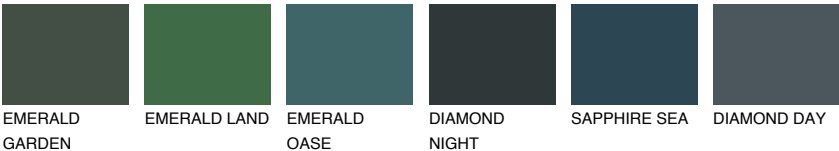

COLOUR DETAILS

MONTANA3 MT3

62% TSR 63%

Matching colours

COLOURS

INTENSE

For more information on plasters and paints, go to www.ceresit.lv

*The presented colours refer to plasters and paints offered by Ceresit. Due to the use of digital techniques, the presented colours might not represent the original ones, thus they cannot be considered as a reliable colour presentation. We recommend checking the authentic colour samples.