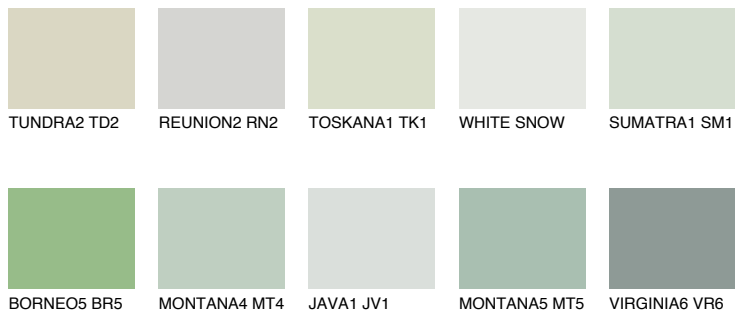

COLOUR DETAILS

MONTANA3 MT3

62% TSR 63%

Matching colours

COLOURS

INTENSE

For more information on plasters and paints, go to www.ceresit.lv

*The presented colours refer to plasters and paints offered by Ceresit. Due to the use of digital techniques, the presented colours might not represent the original ones, thus they cannot be considered as a reliable colour presentation. We recommend checking the authentic colour samples.