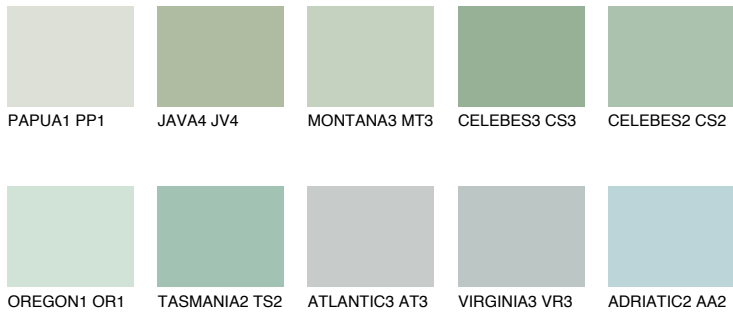

COLOUR DETAILS

MONTANA4 MT4

59% TSR 64%

Matching colours

COLOURS

INTENSE

For more information on plasters and paints, go to www.ceresit.lv

*The presented colours refer to plasters and paints offered by Ceresit. Due to the use of digital techniques, the presented colours might not represent the original ones, thus they cannot be considered as a reliable colour presentation. We recommend checking the authentic colour samples.