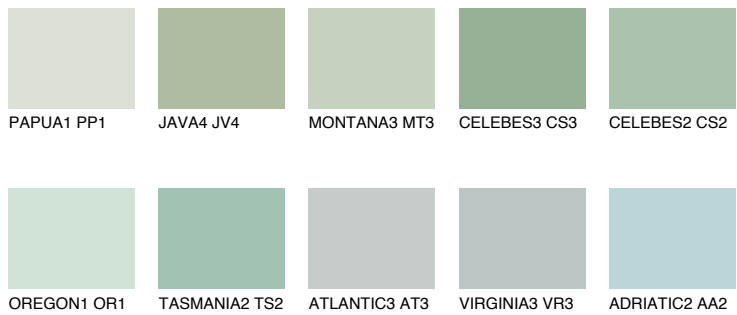

COLOUR DETAILS

MONTANA4 MT4

59% TSR 64%

Matching colours

COLOURS

INTENSE

For more information on plasters and paints, go to www.ceresit.lv

*The presented colours refer to plasters and paints offered by Ceresit. Due to the use of digital techniques, the presented colours might not represent the original ones, thus they cannot be considered as a reliable colour presentation. We recommend checking the authentic colour samples.