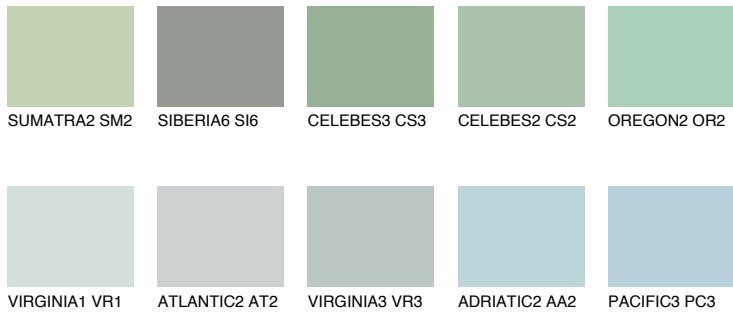

COLOUR DETAILS

MONTANA5 MT5

49% TSR 54%

Matching colours

COLOURS

INTENSE

For more information on plasters and paints, go to www.ceresit.lv

*The presented colours refer to plasters and paints offered by Ceresit. Due to the use of digital techniques, the presented colours might not represent the original ones, thus they cannot be considered as a reliable colour presentation. We recommend checking the authentic colour samples.