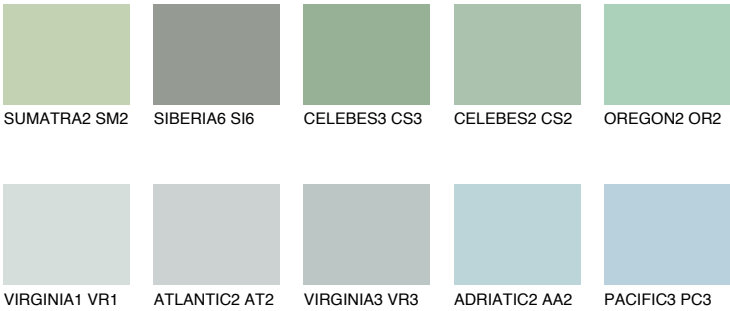

MONTANA5 MT5

49% TSR 54%

Matching colours

COLOURS

INTENSE

For more information on plasters and paints, go to www.ceresit.lv

*The presented colours refer to plasters and paints offered by Ceresit. Due to the use of digital techniques, the presented colours might not represent the original ones, thus they cannot be considered as a reliable colour presentation. We recommend checking the authentic colour samples.