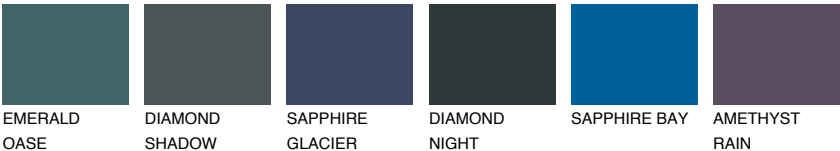

MONTANA5 MT5

49% TSR 54%

Matching colours

COLOURS

INTENSE

For more information on plasters and paints, go to www.ceresit.lv

*The presented colours refer to plasters and paints offered by Ceresit. Due to the use of digital techniques, the presented colours might not represent the original ones, thus they cannot be considered as a reliable colour presentation. We recommend checking the authentic colour samples.