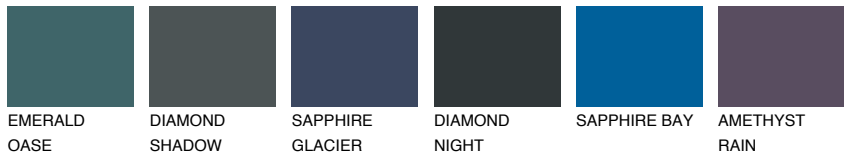

COLOUR DETAILS

MONTANA5 MT5

49% TSR 54%

Matching colours

COLOURS

INTENSE

For more information on plasters and paints, go to www.ceresit.lv

*The presented colours refer to plasters and paints offered by Ceresit. Due to the use of digital techniques, the presented colours might not represent the original ones, thus they cannot be considered as a reliable colour presentation. We recommend checking the authentic colour samples.