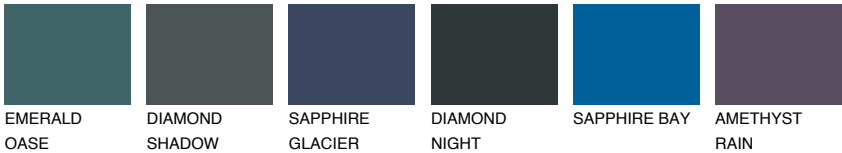

MONTANA5 MT5

49% TSR 54%

Matching colours

COLOURS

INTENSE

For more information on plasters and paints, go to www.ceresit.lv

*The presented colours refer to plasters and paints offered by Ceresit. Due to the use of digital techniques, the presented colours might not represent the original ones, thus they cannot be considered as a reliable colour presentation. We recommend checking the authentic colour samples.