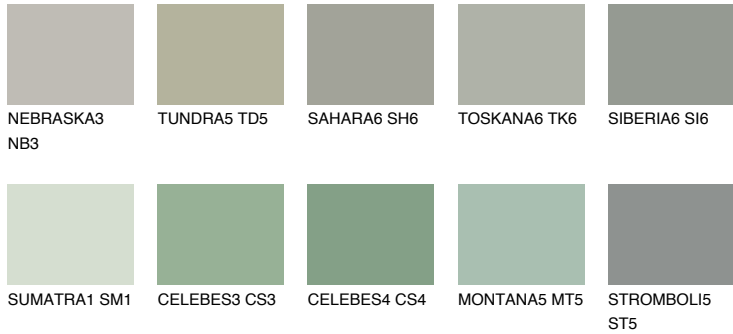

# COLOUR DETAILS

### Matching colours

#### COLOURS

#### INTENSE

For more information on plasters and paints, go to [www.ceresit.lv](http://www.ceresit.lv)

\*The presented colours refer to plasters and paints offered by Ceresit. Due to the use of digital techniques, the presented colours might not represent the original ones, thus they cannot be considered as a reliable colour presentation. We recommend checking the authentic colour samples.