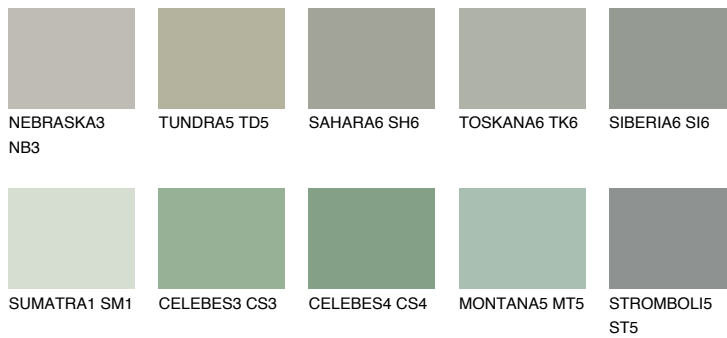

# COLOUR DETAILS

### Matching colours

#### COLOURS

#### INTENSE

For more information on plasters and paints, go to [www.ceresit.lv](http://www.ceresit.lv)

\*The presented colours refer to plasters and paints offered by Ceresit. Due to the use of digital techniques, the presented colours might not represent the original ones, thus they cannot be considered as a reliable colour presentation. We recommend checking the authentic colour samples.