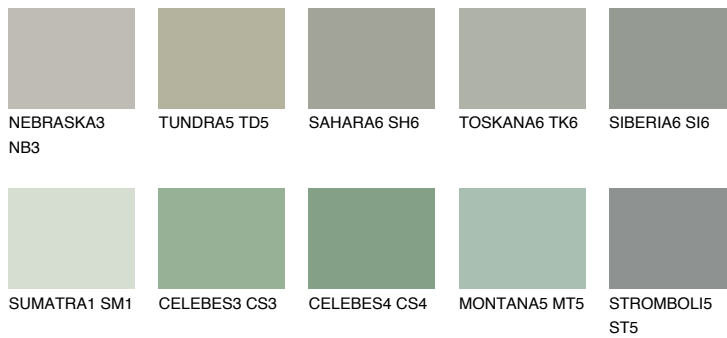

COLOUR DETAILS

MONTANA6 MT6

38% **TSR** 40%

Matching colours

COLOURS

INTENSE

For more information on plasters and paints, go to www.ceresit.lv

*The presented colours refer to plasters and paints offered by Ceresit. Due to the use of digital techniques, the presented colours might not represent the original ones, thus they cannot be considered as a reliable colour presentation. We recommend checking the authentic colour samples.