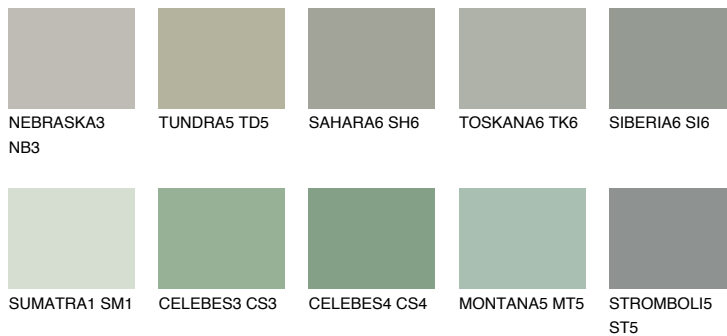

# COLOUR DETAILS

### Matching colours

#### COLOURS

#### INTENSE

For more information on plasters and paints, go to [www.ceresit.lv](http://www.ceresit.lv)

\*The presented colours refer to plasters and paints offered by Ceresit. Due to the use of digital techniques, the presented colours might not represent the original ones, thus they cannot be considered as a reliable colour presentation. We recommend checking the authentic colour samples.