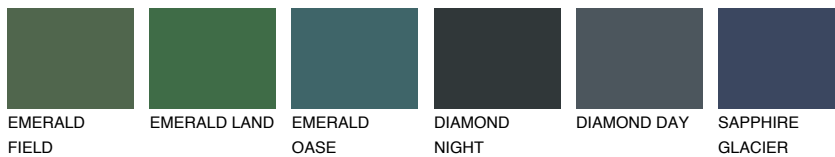

COLOUR DETAILS

MONTANA6 MT6

38% TSR 40%

Matching colours

COLOURS

INTENSE

For more information on plasters and paints, go to www.ceresit.lv

*The presented colours refer to plasters and paints offered by Ceresit. Due to the use of digital techniques, the presented colours might not represent the original ones, thus they cannot be considered as a reliable colour presentation. We recommend checking the authentic colour samples.