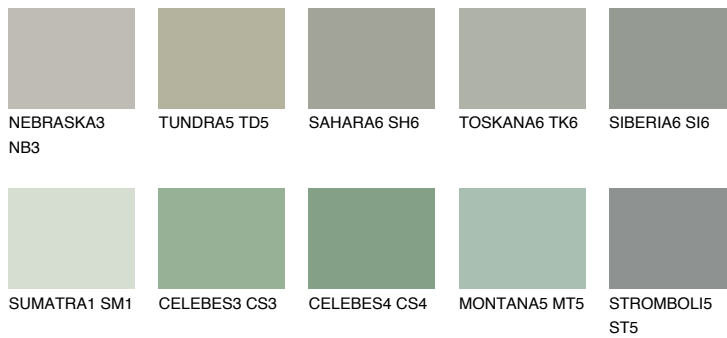

COLOUR DETAILS

MONTANA6 MT6

38% TSR 40%

Matching colours

COLOURS

INTENSE

For more information on plasters and paints, go to www.ceresit.lv

*The presented colours refer to plasters and paints offered by Ceresit. Due to the use of digital techniques, the presented colours might not represent the original ones, thus they cannot be considered as a reliable colour presentation. We recommend checking the authentic colour samples.