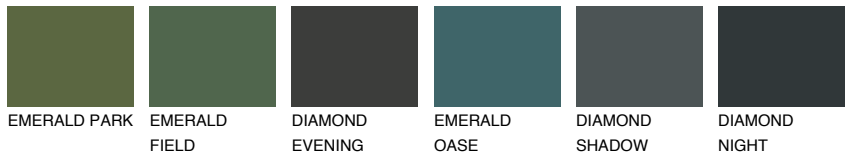

COLOUR DETAILS

SIBERIA1 SI1

68% **TSR** 65%

Matching colours

COLOURS

INTENSE

For more information on plasters and paints, go to www.ceresit.lv

*The presented colours refer to plasters and paints offered by Ceresit. Due to the use of digital techniques, the presented colours might not represent the original ones, thus they cannot be considered as a reliable colour presentation. We recommend checking the authentic colour samples.