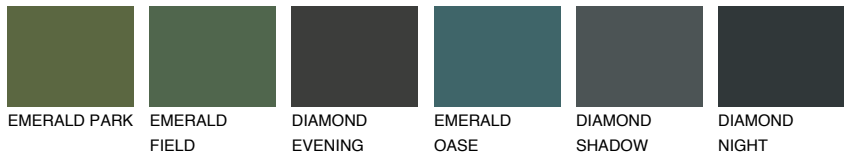

COLOUR DETAILS

SIBERIA1 SI1

68% **TSR** 65%

Matching colours

COLOURS

INTENSE

For more information on plasters and paints, go to www.ceresit.lv

*The presented colours refer to plasters and paints offered by Ceresit. Due to the use of digital techniques, the presented colours might not represent the original ones, thus they cannot be considered as a reliable colour presentation. We recommend checking the authentic colour samples.