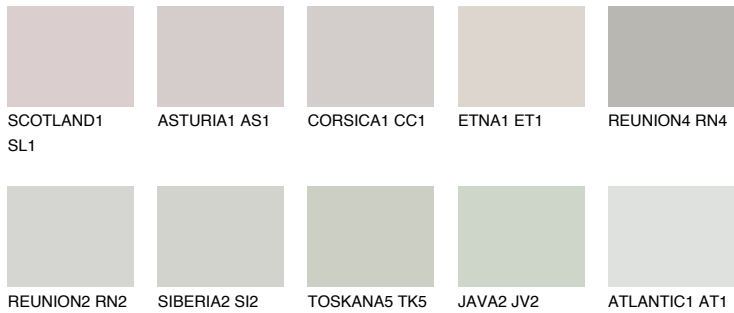

COLOUR DETAILS

SIBERIA1 SI1

68% **TSR** 65%

Matching colours

COLOURS

INTENSE

For more information on plasters and paints, go to www.ceresit.lv

*The presented colours refer to plasters and paints offered by Ceresit. Due to the use of digital techniques, the presented colours might not represent the original ones, thus they cannot be considered as a reliable colour presentation. We recommend checking the authentic colour samples.