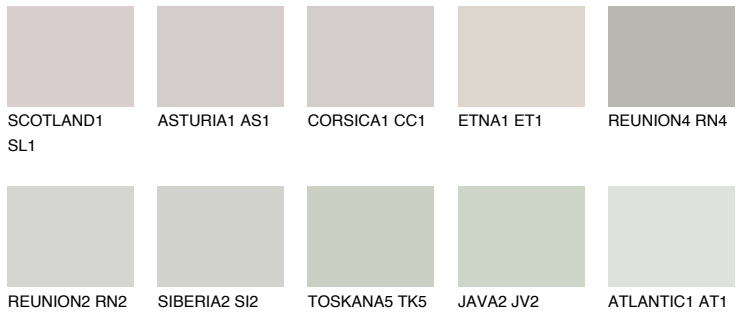

# COLOUR DETAILS

## SIBERIA1 SI1

68% **TSR** 65%

### Matching colours

#### COLOURS