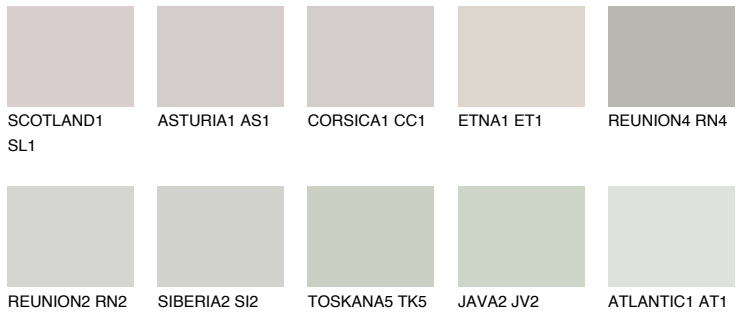

COLOUR DETAILS

SIBERIA1 SI1

68% **TSR** 65%

Matching colours

COLOURS

INTENSE

For more information on plasters and paints, go to www.ceresit.lv

*The presented colours refer to plasters and paints offered by Ceresit. Due to the use of digital techniques, the presented colours might not represent the original ones, thus they cannot be considered as a reliable colour presentation. We recommend checking the authentic colour samples.