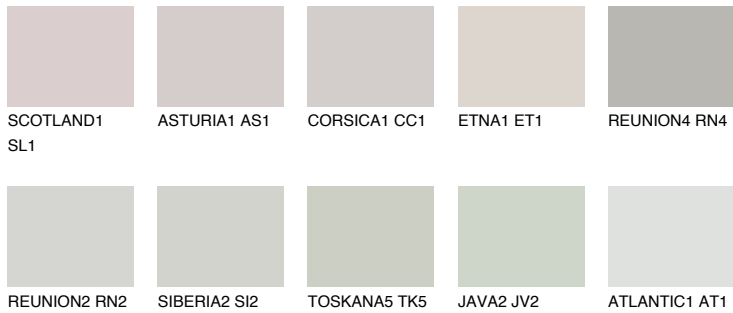

COLOUR DETAILS

SIBERIA1 SI1

68% TSR 65%

Matching colours

COLOURS

INTENSE

For more information on plasters and paints, go to www.ceresit.lv

*The presented colours refer to plasters and paints offered by Ceresit. Due to the use of digital techniques, the presented colours might not represent the original ones, thus they cannot be considered as a reliable colour presentation. We recommend checking the authentic colour samples.