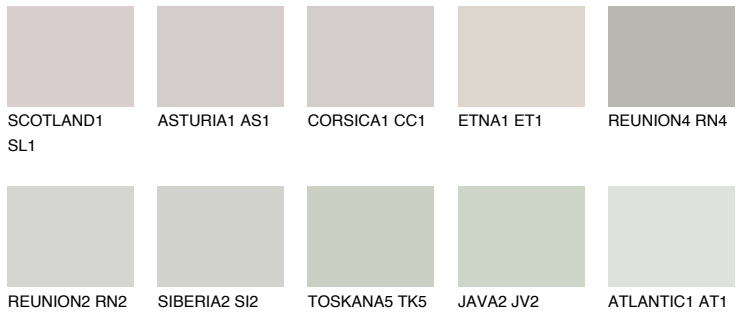

# COLOUR DETAILS

## SIBERIA1 SI1

68% TSR 65%

### Matching colours

#### COLOURS