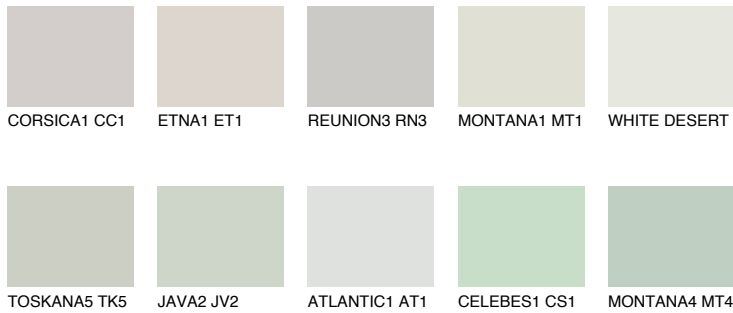

COLOUR DETAILS

SIBERIA2 SI2

65% TSR 59%

Matching colours

COLOURS

INTENSE

For more information on plasters and paints, go to www.ceresit.lv

*The presented colours refer to plasters and paints offered by Ceresit. Due to the use of digital techniques, the presented colours might not represent the original ones, thus they cannot be considered as a reliable colour presentation. We recommend checking the authentic colour samples.