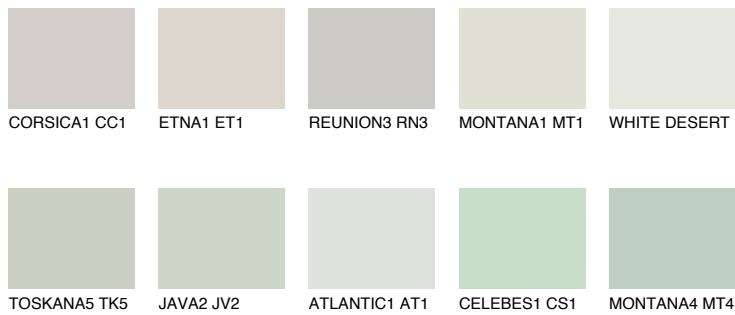

COLOUR DETAILS

SIBERIA2 SI2

65% TSR 59%

Matching colours

COLOURS

INTENSE

For more information on plasters and paints, go to www.ceresit.lv

*The presented colours refer to plasters and paints offered by Ceresit. Due to the use of digital techniques, the presented colours might not represent the original ones, thus they cannot be considered as a reliable colour presentation. We recommend checking the authentic colour samples.