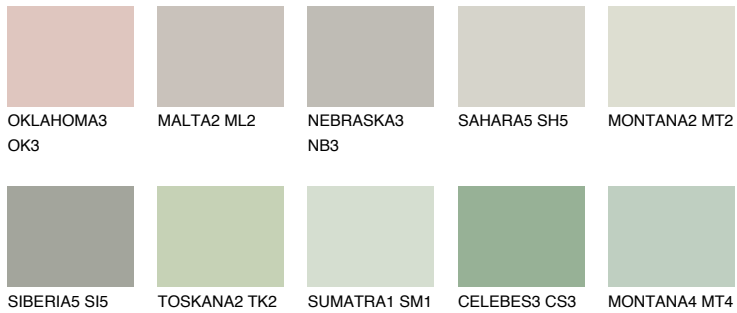

COLOUR DETAILS

SIBERIA3 SI3

54% TSR 49%

Matching colours

COLOURS

INTENSE

For more information on plasters and paints, go to www.ceresit.lv

*The presented colours refer to plasters and paints offered by Ceresit. Due to the use of digital techniques, the presented colours might not represent the original ones, thus they cannot be considered as a reliable colour presentation. We recommend checking the authentic colour samples.