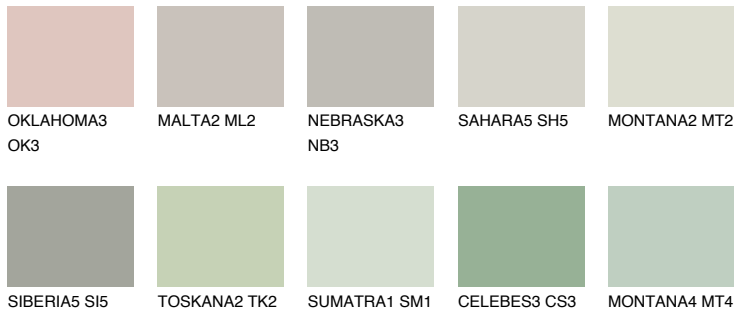

COLOUR DETAILS

SIBERIA3 SI3

54% TSR 49%

Matching colours

COLOURS

INTENSE

For more information on plasters and paints, go to www.ceresit.lv

*The presented colours refer to plasters and paints offered by Ceresit. Due to the use of digital techniques, the presented colours might not represent the original ones, thus they cannot be considered as a reliable colour presentation. We recommend checking the authentic colour samples.