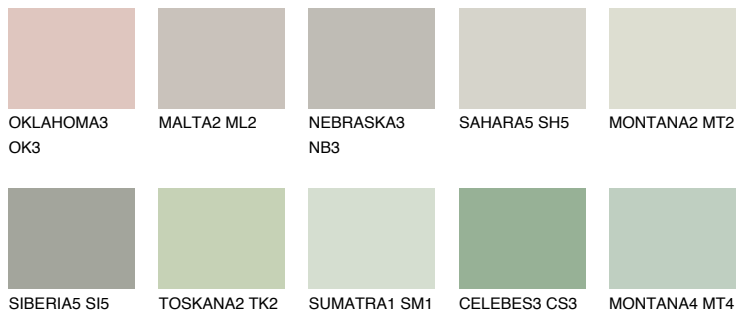

SIBERIA3 SI3

54% **TSR** 49%

Matching colours

COLOURS

INTENSE

For more information on plasters and paints, go to www.ceresit.lv

*The presented colours refer to plasters and paints offered by Ceresit. Due to the use of digital techniques, the presented colours might not represent the original ones, thus they cannot be considered as a reliable colour presentation. We recommend checking the authentic colour samples.