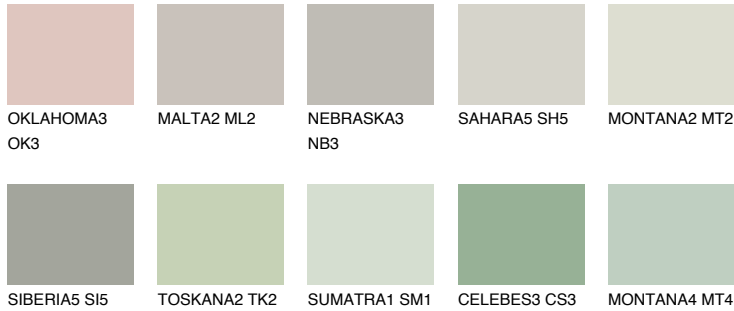

# COLOUR DETAILS

## SIBERIA3 SI3

54% TSR 49%

### Matching colours

#### COLOURS