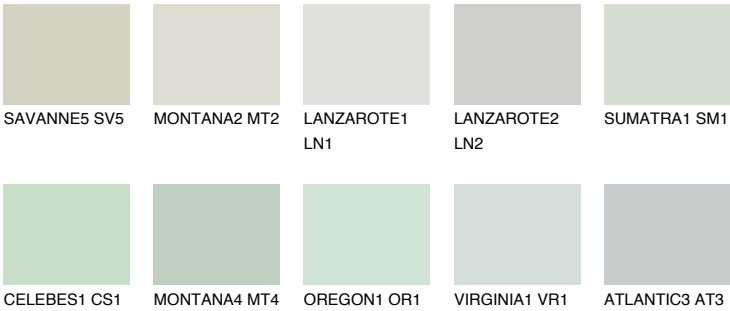

## ATLANTIC1 AT1

75% **TSR** 71%

### Matching colours

#### COLOURS

#### INTENSE

For more information on plasters and paints, go to [www.ceresit.lv](http://www.ceresit.lv)

\*The presented colours refer to plasters and paints offered by Ceresit. Due to the use of digital techniques, the presented colours might not represent the original ones, thus they cannot be considered as a reliable colour presentation. We recommend checking the authentic colour samples.