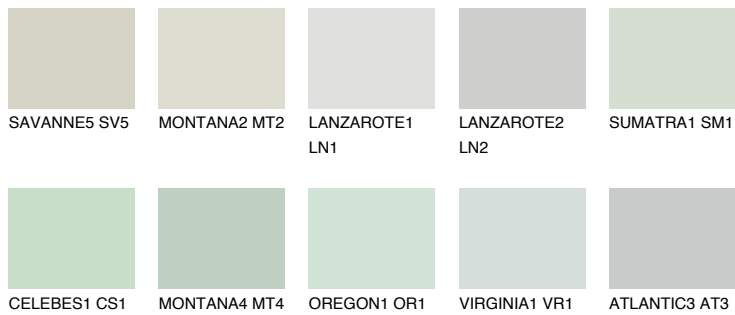

COLOUR DETAILS

ATLANTIC1 AT1

75% **TSR** 71%

Matching colours

COLOURS

INTENSE

For more information on plasters and paints, go to www.ceresit.lv

*The presented colours refer to plasters and paints offered by Ceresit. Due to the use of digital techniques, the presented colours might not represent the original ones, thus they cannot be considered as a reliable colour presentation. We recommend checking the authentic colour samples.