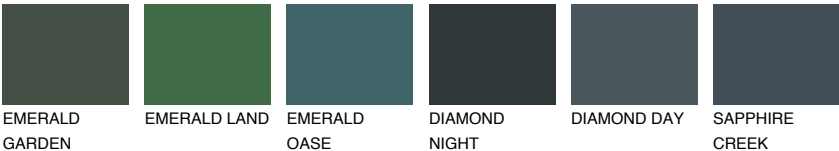

ATLANTIC1 AT1

75% **TSR** 71%

Matching colours

COLOURS

INTENSE

For more information on plasters and paints, go to www.ceresit.lv

*The presented colours refer to plasters and paints offered by Ceresit. Due to the use of digital techniques, the presented colours might not represent the original ones, thus they cannot be considered as a reliable colour presentation. We recommend checking the authentic colour samples.