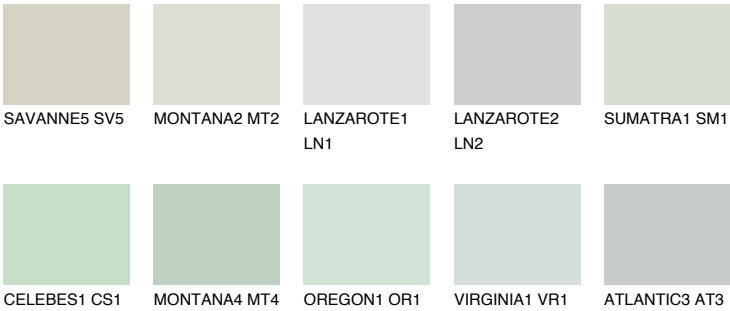

ATLANTIC1 AT1

75% **TSR** 71%

Matching colours

COLOURS

INTENSE

For more information on plasters and paints, go to www.ceresit.lv

*The presented colours refer to plasters and paints offered by Ceresit. Due to the use of digital techniques, the presented colours might not represent the original ones, thus they cannot be considered as a reliable colour presentation. We recommend checking the authentic colour samples.