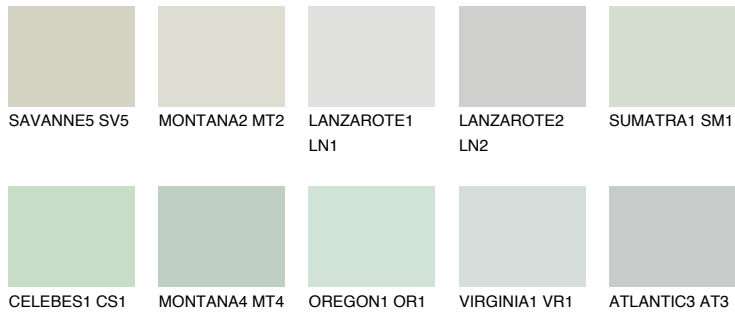

# COLOUR DETAILS

## ATLANTIC1 AT1

75% **TSR** 71%

### Matching colours

#### COLOURS