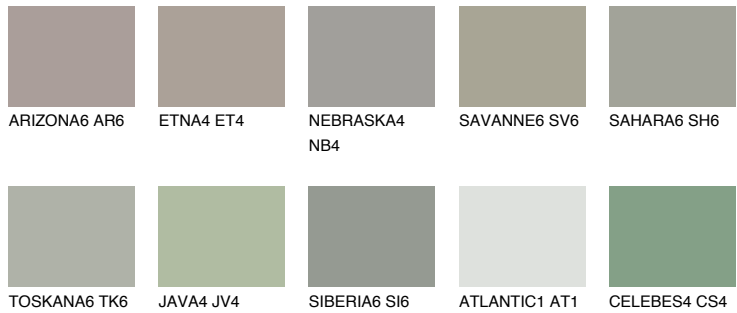

COLOUR DETAILS

SIBERIA4 SI4

☀ 39% **TSR** 34%

Matching colours

COLOURS

INTENSE

For more information on plasters and paints, go to www.ceresit.lv

*The presented colours refer to plasters and paints offered by Ceresit. Due to the use of digital techniques, the presented colours might not represent the original ones, thus they cannot be considered as a reliable colour presentation. We recommend checking the authentic colour samples.