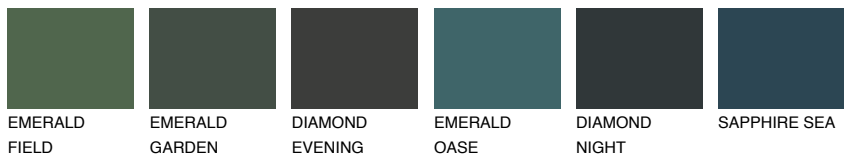

COLOUR DETAILS

SIBERIA4 SI4

☀ 39% **TSR** 34%

Matching colours

COLOURS

INTENSE

For more information on plasters and paints, go to www.ceresit.lv

*The presented colours refer to plasters and paints offered by Ceresit. Due to the use of digital techniques, the presented colours might not represent the original ones, thus they cannot be considered as a reliable colour presentation. We recommend checking the authentic colour samples.