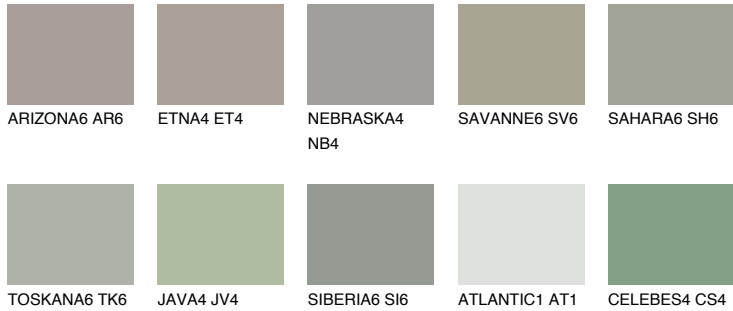

COLOUR DETAILS

SIBERIA4 SI4

39% TSR 34%

Matching colours

COLOURS

INTENSE

For more information on plasters and paints, go to www.ceresit.lv

*The presented colours refer to plasters and paints offered by Ceresit. Due to the use of digital techniques, the presented colours might not represent the original ones, thus they cannot be considered as a reliable colour presentation. We recommend checking the authentic colour samples.