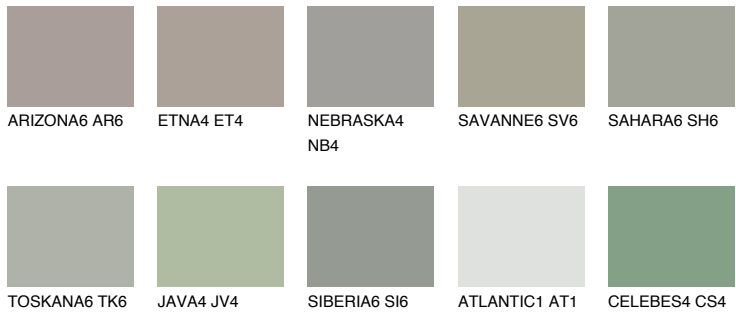

COLOUR DETAILS

SIBERIA4 SI4

39% TSR 34%

Matching colours

COLOURS

INTENSE

For more information on plasters and paints, go to www.ceresit.lv

*The presented colours refer to plasters and paints offered by Ceresit. Due to the use of digital techniques, the presented colours might not represent the original ones, thus they cannot be considered as a reliable colour presentation. We recommend checking the authentic colour samples.