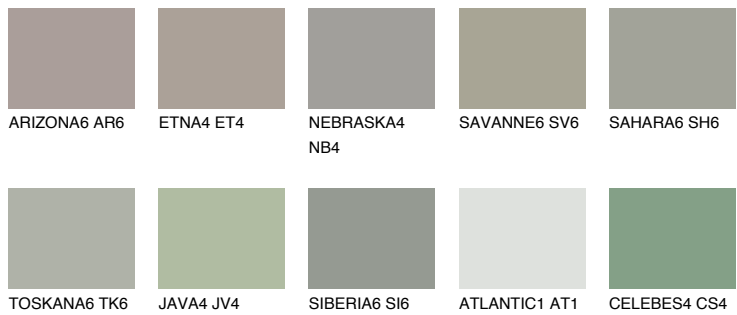

COLOUR DETAILS

SIBERIA4 SI4

39% TSR 34%

Matching colours

COLOURS

INTENSE

For more information on plasters and paints, go to www.ceresit.lv

*The presented colours refer to plasters and paints offered by Ceresit. Due to the use of digital techniques, the presented colours might not represent the original ones, thus they cannot be considered as a reliable colour presentation. We recommend checking the authentic colour samples.