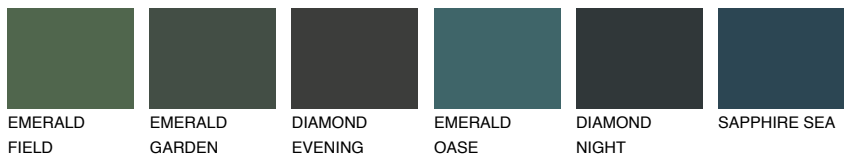

COLOUR DETAILS

SIBERIA4 SI4

39% TSR 34%

Matching colours

COLOURS

INTENSE

For more information on plasters and paints, go to www.ceresit.lv

*The presented colours refer to plasters and paints offered by Ceresit. Due to the use of digital techniques, the presented colours might not represent the original ones, thus they cannot be considered as a reliable colour presentation. We recommend checking the authentic colour samples.