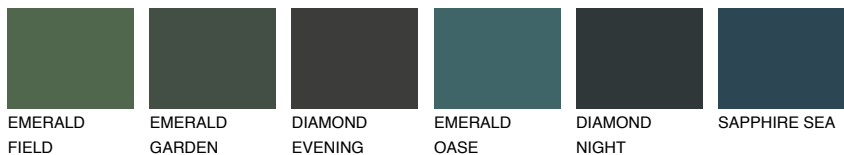

COLOUR DETAILS

SIBERIA5 SI5

☀ 37%   **TSR** 32%

Matching colours

COLOURS

INTENSE

For more information on plasters and paints, go to www.ceresit.lv

*The presented colours refer to plasters and paints offered by Ceresit. Due to the use of digital techniques, the presented colours might not represent the original ones, thus they cannot be considered as a reliable colour presentation. We recommend checking the authentic colour samples.