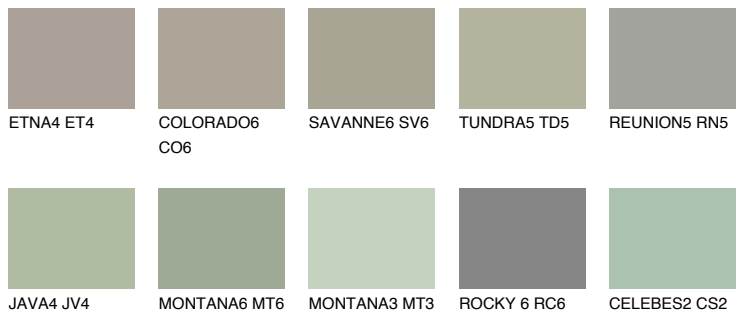

# COLOUR DETAILS

### Matching colours

#### COLOURS

#### INTENSE

For more information on plasters and paints, go to [www.ceresit.lv](http://www.ceresit.lv)

\*The presented colours refer to plasters and paints offered by Ceresit. Due to the use of digital techniques, the presented colours might not represent the original ones, thus they cannot be considered as a reliable colour presentation. We recommend checking the authentic colour samples.