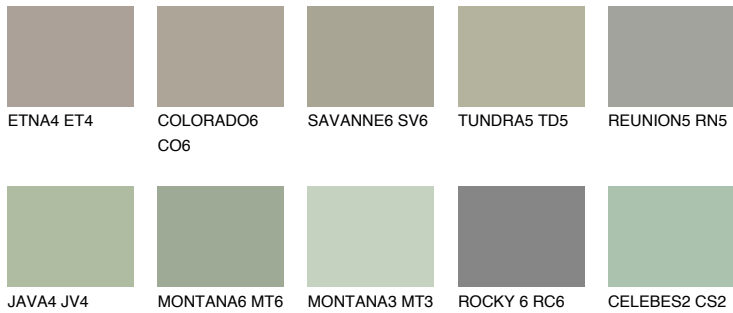

COLOUR DETAILS

SIBERIA5 SI5

☀ 37% **TSR** 32%

Matching colours

COLOURS

INTENSE

For more information on plasters and paints, go to www.ceresit.lv

*The presented colours refer to plasters and paints offered by Ceresit. Due to the use of digital techniques, the presented colours might not represent the original ones, thus they cannot be considered as a reliable colour presentation. We recommend checking the authentic colour samples.