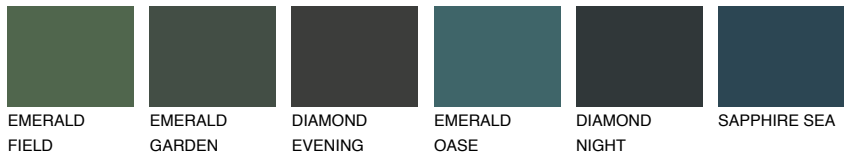

COLOUR DETAILS

SIBERIA5 SI5

☀ 37% **TSR** 32%

Matching colours

COLOURS

INTENSE

For more information on plasters and paints, go to www.ceresit.lv

*The presented colours refer to plasters and paints offered by Ceresit. Due to the use of digital techniques, the presented colours might not represent the original ones, thus they cannot be considered as a reliable colour presentation. We recommend checking the authentic colour samples.