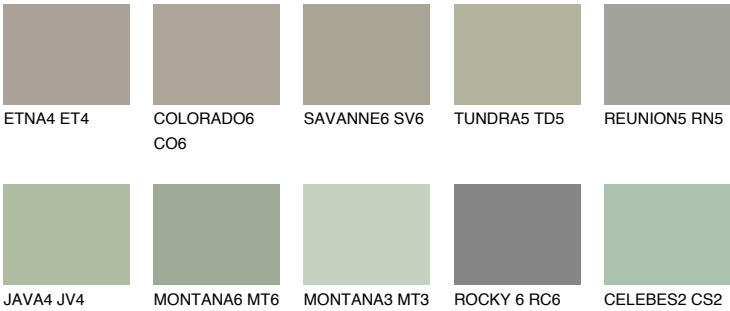

SIBERIA5 SI5

☀ 37% **TSR** 32%

Matching colours

COLOURS

INTENSE

For more information on plasters and paints, go to www.ceresit.lv

*The presented colours refer to plasters and paints offered by Ceresit. Due to the use of digital techniques, the presented colours might not represent the original ones, thus they cannot be considered as a reliable colour presentation. We recommend checking the authentic colour samples.