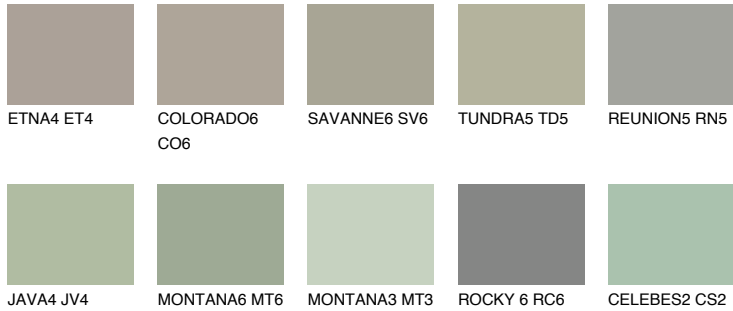

COLOUR DETAILS

SIBERIA5 SI5

37% TSR 32%

Matching colours

COLOURS

INTENSE

For more information on plasters and paints, go to www.ceresit.lv

*The presented colours refer to plasters and paints offered by Ceresit. Due to the use of digital techniques, the presented colours might not represent the original ones, thus they cannot be considered as a reliable colour presentation. We recommend checking the authentic colour samples.