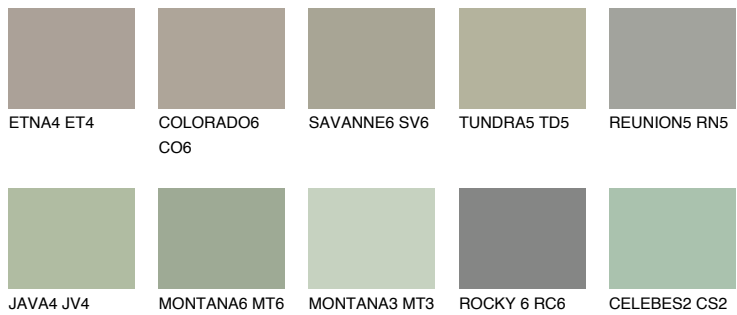

COLOUR DETAILS

SIBERIA5 SI5

☀ 37% **TSR** 32%

Matching colours

COLOURS

INTENSE

For more information on plasters and paints, go to www.ceresit.lv

*The presented colours refer to plasters and paints offered by Ceresit. Due to the use of digital techniques, the presented colours might not represent the original ones, thus they cannot be considered as a reliable colour presentation. We recommend checking the authentic colour samples.