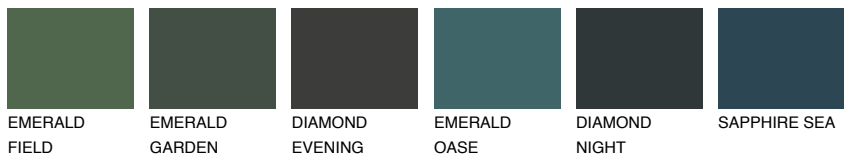

COLOUR DETAILS

SIBERIA5 SI5

☀ 37% **TSR** 32%

Matching colours

COLOURS

INTENSE

For more information on plasters and paints, go to www.ceresit.lv

*The presented colours refer to plasters and paints offered by Ceresit. Due to the use of digital techniques, the presented colours might not represent the original ones, thus they cannot be considered as a reliable colour presentation. We recommend checking the authentic colour samples.