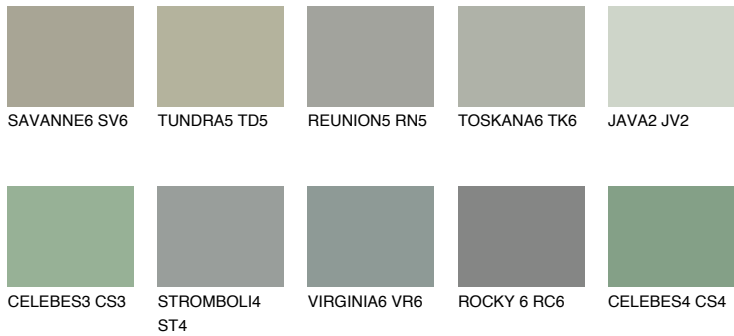

# COLOUR DETAILS

## SIBERIA6 SI6

31% TSR 40%

### Matching colours

#### COLOURS