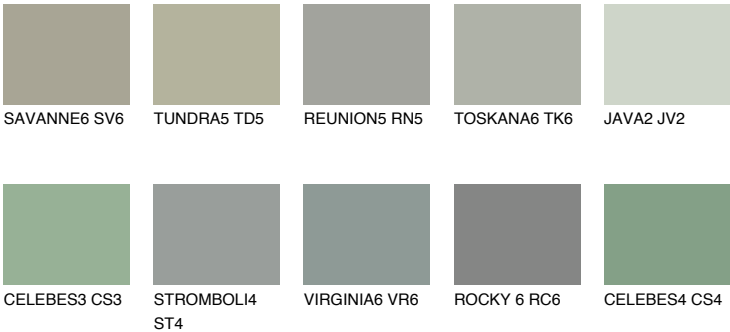

COLOUR DETAILS

SIBERIA6 SI6

31% TSR 40%

Matching colours

COLOURS

INTENSE

For more information on plasters and paints, go to www.ceresit.lv

*The presented colours refer to plasters and paints offered by Ceresit. Due to the use of digital techniques, the presented colours might not represent the original ones, thus they cannot be considered as a reliable colour presentation. We recommend checking the authentic colour samples.