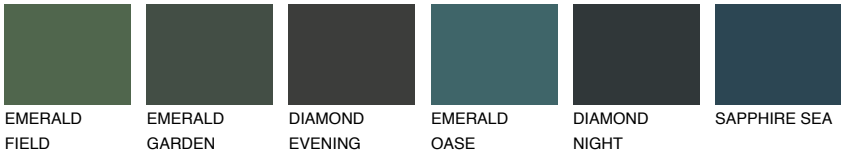

COLOUR DETAILS

SIBERIA6 SI6

31% TSR 40%

Matching colours

COLOURS

INTENSE

For more information on plasters and paints, go to www.ceresit.lv

*The presented colours refer to plasters and paints offered by Ceresit. Due to the use of digital techniques, the presented colours might not represent the original ones, thus they cannot be considered as a reliable colour presentation. We recommend checking the authentic colour samples.