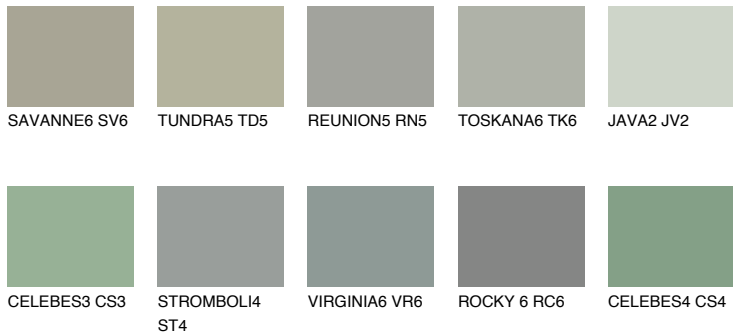

COLOUR DETAILS

SIBERIA6 SI6

31% TSR 40%

Matching colours

COLOURS

INTENSE

For more information on plasters and paints, go to www.ceresit.lv

*The presented colours refer to plasters and paints offered by Ceresit. Due to the use of digital techniques, the presented colours might not represent the original ones, thus they cannot be considered as a reliable colour presentation. We recommend checking the authentic colour samples.