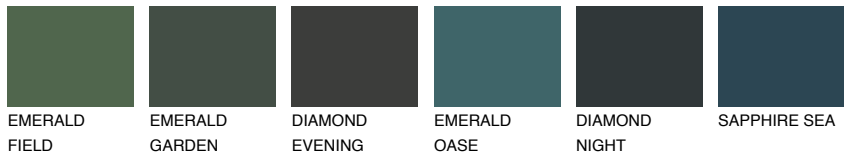

COLOUR DETAILS

SIBERIA6 SI6

31% TSR 40%

Matching colours

COLOURS

INTENSE

For more information on plasters and paints, go to www.ceresit.lv

*The presented colours refer to plasters and paints offered by Ceresit. Due to the use of digital techniques, the presented colours might not represent the original ones, thus they cannot be considered as a reliable colour presentation. We recommend checking the authentic colour samples.