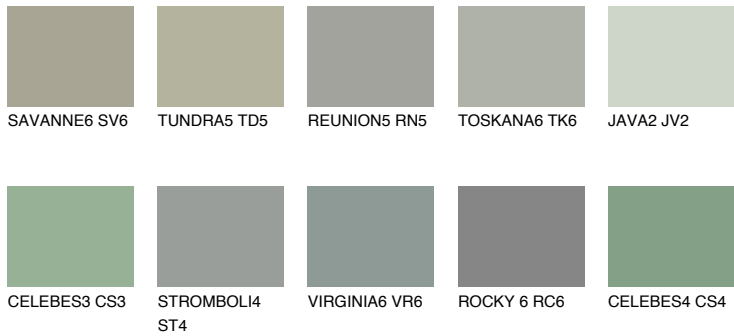

# COLOUR DETAILS

### Matching colours

#### COLOURS

#### INTENSE

For more information on plasters and paints, go to [www.ceresit.lv](http://www.ceresit.lv)

\*The presented colours refer to plasters and paints offered by Ceresit. Due to the use of digital techniques, the presented colours might not represent the original ones, thus they cannot be considered as a reliable colour presentation. We recommend checking the authentic colour samples.