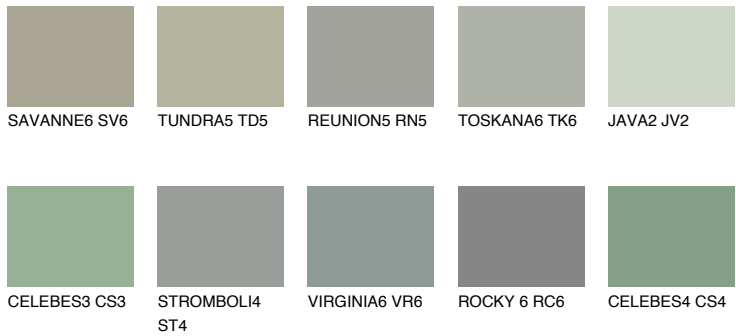

COLOUR DETAILS

SIBERIA6 SI6

31% **TSR** 40%

Matching colours

COLOURS

INTENSE

For more information on plasters and paints, go to www.ceresit.lv

*The presented colours refer to plasters and paints offered by Ceresit. Due to the use of digital techniques, the presented colours might not represent the original ones, thus they cannot be considered as a reliable colour presentation. We recommend checking the authentic colour samples.